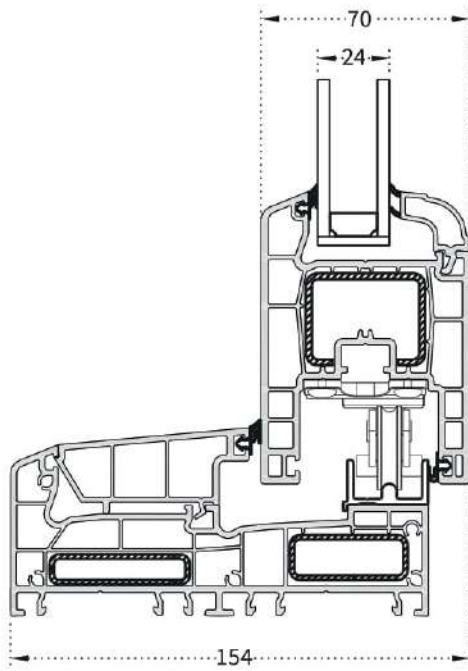

SLIDE INSULATED SLIDING SYSTEM

SECTION DETAILS

Closed Position