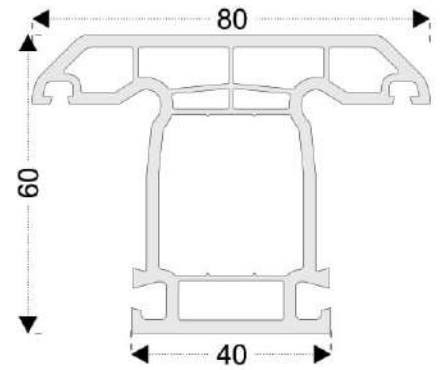

Mullion Profile

French Casement Mullion

Container Frame Profile

Door Sash

20-22 mm Double Glass G.Bead

4-6 mm Single Glass G.Bead

28-30 mm Triple Glass G.Bead

24-26 mm Double Glass G.Bead