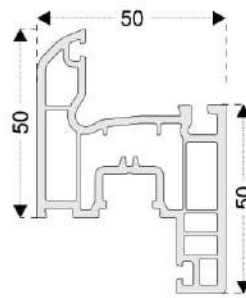

Sash Profile