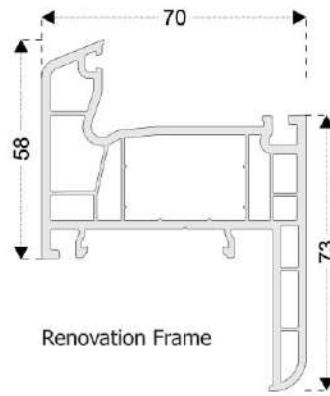

Lamination Colors

For more color, please contact with us!

Certificates

All products are under quality management system

**70 MM,
6 CHAMBERS
WITH STANDARD
AND DRAIN
SASH
OPTIONS**

Frame Profile - 42mm

Frame Profile - 48mm