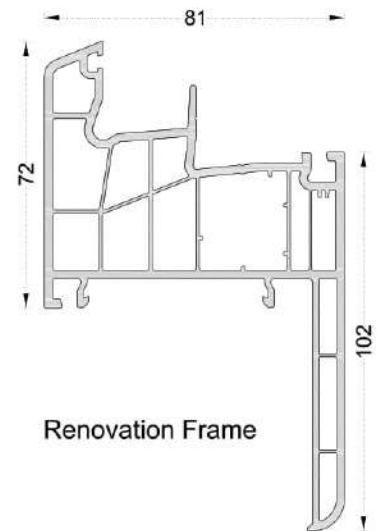

Mullion Profile

Mullion Profile

French Casement Mullion

32mm Triple Glass Glazing Bead for Sash Profiles

24mm Double Glass Glazing Bead for Sash Profiles

32mm Triple Glass Glazing Bead for Frame and Mullion Profiles

24mm Double Glass Glazing Bead for Frame and Mullion Profiles

Renovation Frame

Glazing Bead Adapter Profile

81 Outward Door Sash

SECTION DETAILS

Frame - Sash

Frame - Inward Opening Door Sash

Sash - Mullion - Sash