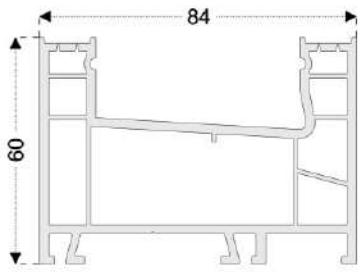

Sliding Frame Profile