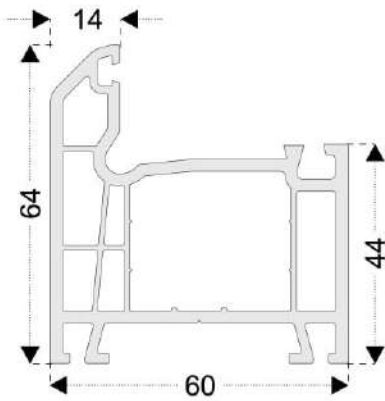

BLATZER
— WINDOW —
PVC

TECHNICAL DRAWINGS

Frame Profile