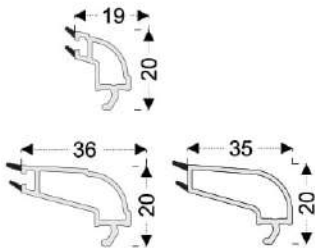

Produced with TPE gasket and self-gasket provides sealing with corner welds.

1. Two type sash profile W:60mm H:80mm, W:60mm H:100mm
2. 3 Chambered system which improves insulation, durability
3. Decorative glazing bead with PCE gasket
4. External wall with 45° chamfer which prevents dust and dirt, provides aesthetic appearance
5. Slope which provides maximum water disposal
6. External wall thickness in European Standarts
7. Between 4mm - 30mm glass application possibility
8. One-type reinforcement steel
9. One-type seal
10. Unlimited lamination color option

Sliding Sash Profile Adapter

Sliding Sash Profile Adapter

20-22 mm Double Glass G.Bead

4-6 mm Single Glass G.Bead

28-30 mm Triple Glass G.Bead

24-26 mm Double Glass G.Bead

Double Sliding Frame Trim Profile (Alum.)

Fixed Sliding Frame Trim Profile (Alum.)

Sliding Sash Profile Locking Plate (Alum.)

Sliding Rail Profile (Alum.)

Sliding Frame - Sliding Sash 80mm

Sliding Frame - Sliding Sash 100mm

Fixed Sliding Frame - Sliding Sash