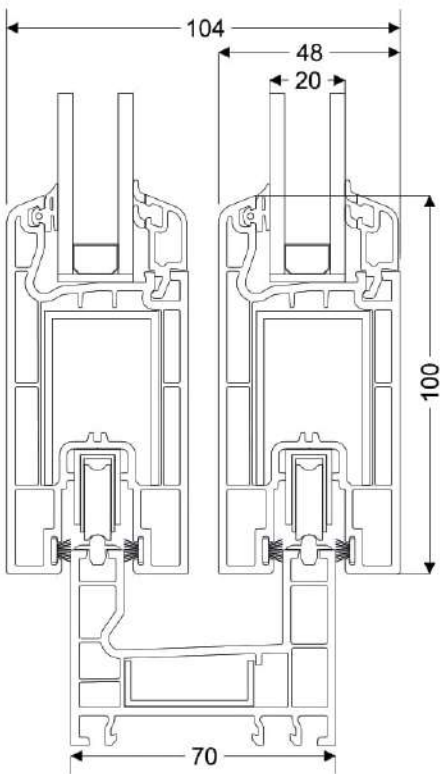

Double Sliding Frame - Sliding Sash