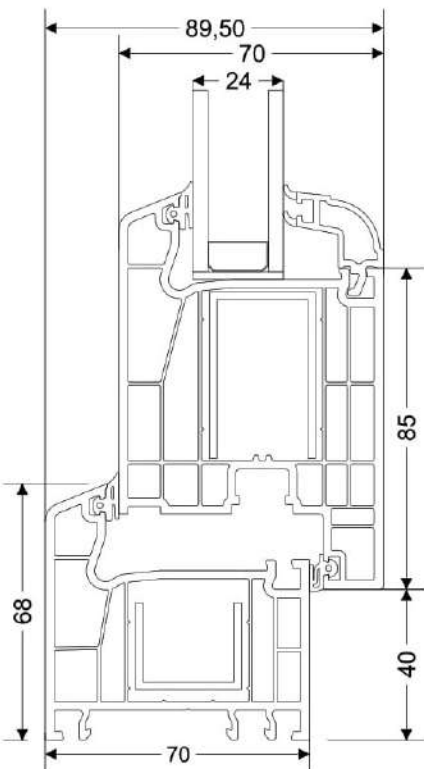

Drain Sash Profile (7 Chambers)

Renovation Frame

4-6 mm Single Glass G.Bead

20-22 mm Double Glass G.Bead

24-26 mm Double Glass G.Bead

32 mm Double Glass G.Bead

32 mm Double Glass G.Bead

Inward Door Sash

Outward Sash

SECTION DETAILS

Frame 42mm - Sash

Frame 48mm - Sash

Frame - Drain Sash

Frame - Inward Door Sash

Sash - Mullion - Sash

Frame (6 Chambers) - Drain Sash