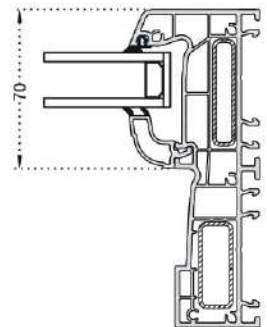

Sliding Sash

Sliding frame closing profile

Sliding Sash Profile Adapter

4-6 mm Single Glass G.Bead

20-22 mm Double Glass G.Bead

24-26 mm Double Glass G.Bead

32 mm Double Glass G.Bead

32 mm Double Glass G.Bead

36 mm Double
Glass Glazing Bead

SLIDE INSULATED SLIDING SYSTEM

SECTION DETAILS

Closed Position

Sliding Position

Sliding Position

Closed Position

SLIDE INSULATED SLIDING SYSTEM

TECHNICAL DRAWINGS

Double Sash Closed Position

Double Sash Sliding Position

BLATZER
— WINDOW —
PVC

Web: www.andridorgrup.com

E-mail: andridorgroup@gmail.com

Phone:

Republic of Moldova: +373 68 488 807