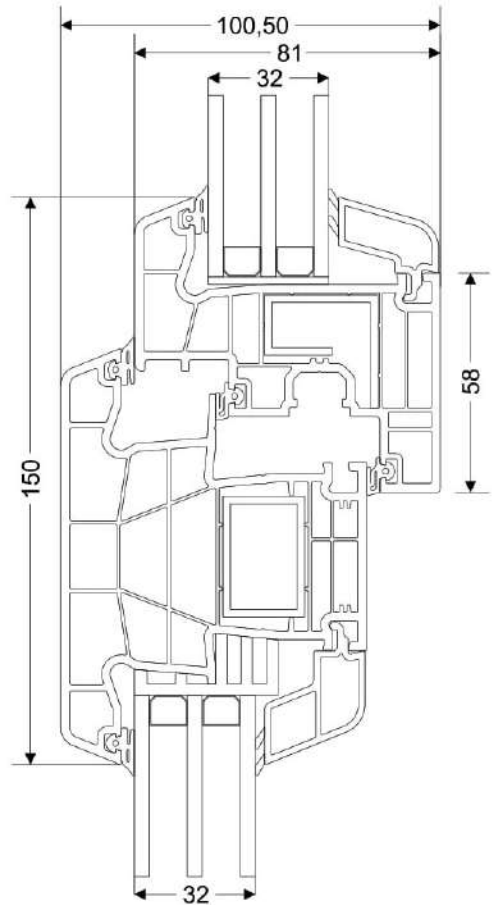

24mm Double Glass Glazing Bead for Frame and Mullion Profiles

Renovation Frame

Glazing Bead Adapter Profile

81 Outward Door Sash

SECTION DETAILS

Frame - Sash

Frame - Inward Opening Door Sash

Sash - Mullion - Sash

1. 60 mm profile width
2. Two type sash profile W: 38mm H:67 mm and W:38mm H:80mm
3. Inside and outside flynet application options.
4. decorative glazing bead with PCE gasket
5. Slope which provides maximum water disposal
6. External wall thickness in European Standarts
7. Between 4 mm - 16 mm glass application possibility
8. Unlimited lamination color option