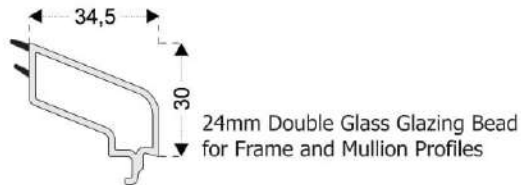

Mullion Profile

Mullion Profile

French Casement Mullion

32mm Triple Glass Glazing Bead for Sash Profiles

24mm Double Glass Glazing Bead for Sash Profiles

32mm Triple Glass Glazing Bead for Frame and Mullion Profiles