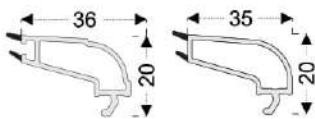

Sliding Sash Profile Adapter

Sliding Sash Profile Adapter

20-22 mm Double Glass G.Bead

4-6 mm Single Glass G.Bead

28-30 mm Triple Glass G.Bead

24-26 mm Double Glass G.Bead

Double Sliding Frame Trim Profile (Alum.)