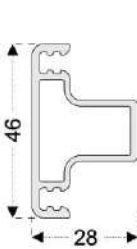

Fixed Sliding Frame Trim Profile (Alum.)

Sliding Frame Profile

Sliding Frame Profile with Flynet

Fixed Sliding Frame Profile

Sliding Sash Profile Locking Plate (Alum.)

Triple Sliding Frame Profile

Sliding Door Sash Profile

Sliding Door Sash Profile

Mullion Profile

Sliding Frame Fix Adapter

Sliding Flynet Sash Profile

Flynet Mullion Profile

Flynet Rail Profile

70mm Fixed Sliding Mullion

70mm Fixed Sliding Mullion Adapter

Sliding Rail Profile (Alum.)

Sliding Sash Profile Adapter

Sliding Sash Profile Adapter

Fixed Sliding Frame Closing Profile

Sliding Frame With Flynet

4-6 mm Single Glass Glazing Bead

20-22 mm Double Glass Glazing Bead