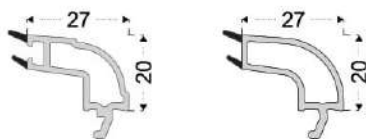

Renovation Frame

Sash Profile

Inward Door Profile

Outward Door Profile

Mullion Profile

French Casement Mullion

Frame Profile (6 Chambers)

Sash Profile (6 Chambers)

Drain Sash Profile (7 Chambers)

Renovation Frame

4-6 mm Single Glass G.Bead

20-22 mm Double Glass G.Bead

24-26 mm Double Glass G.Bead

32 mm Double Glass G.Bead

32 mm Double Glass G.Bead

Inward Door Sash