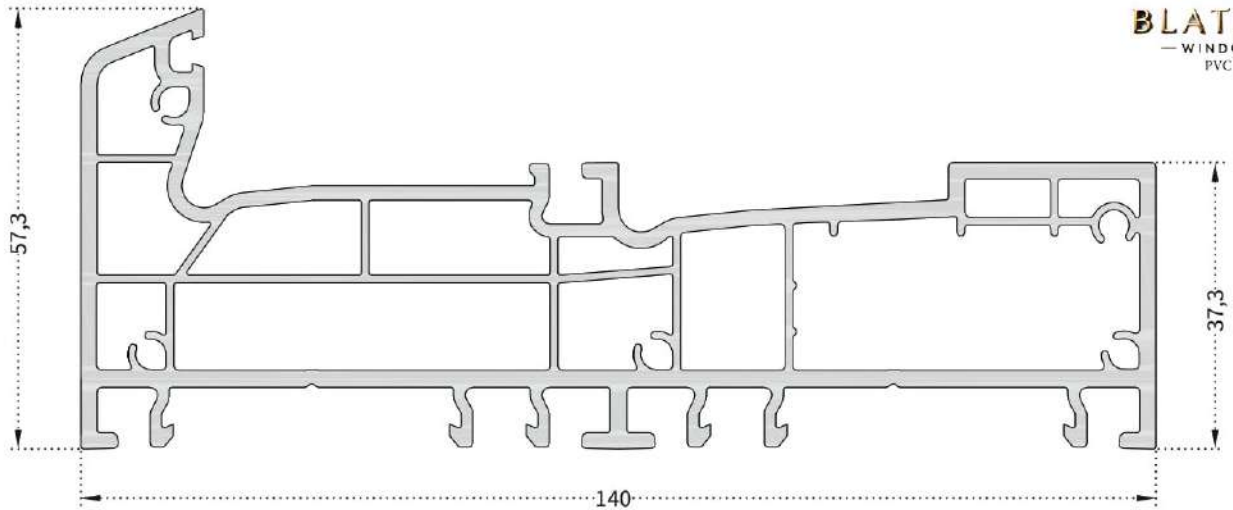

SLIDE INSULATED SLIDING SYSTEM

TECHNICAL DRAWINGS

BLATZER
— WINDOW —
PVC

Sliding Frame