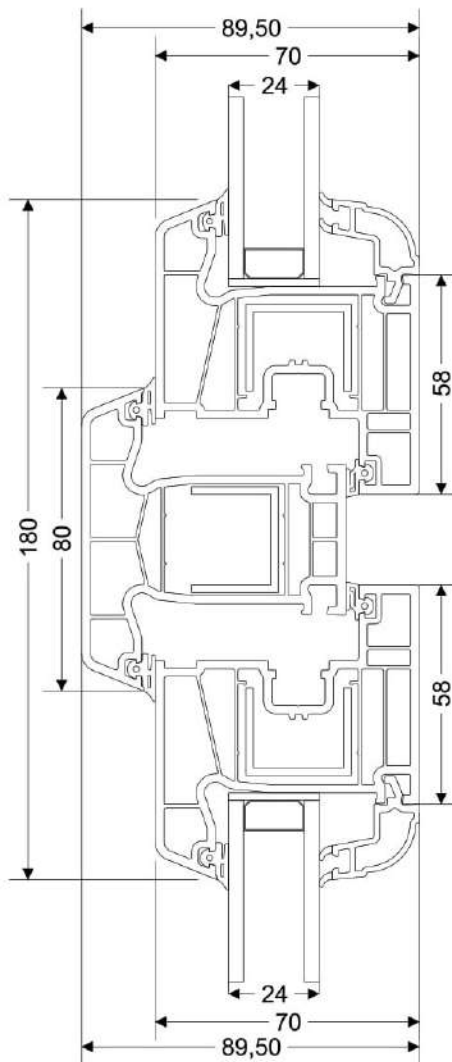

Outward Sash

SECTION DETAILS

Frame 42mm - Sash

Frame 48mm - Sash

Frame - Drain Sash

Frame - Inward Door Sash

Sash - Mullion - Sash

Frame (6 Chambers) - Drain Sash