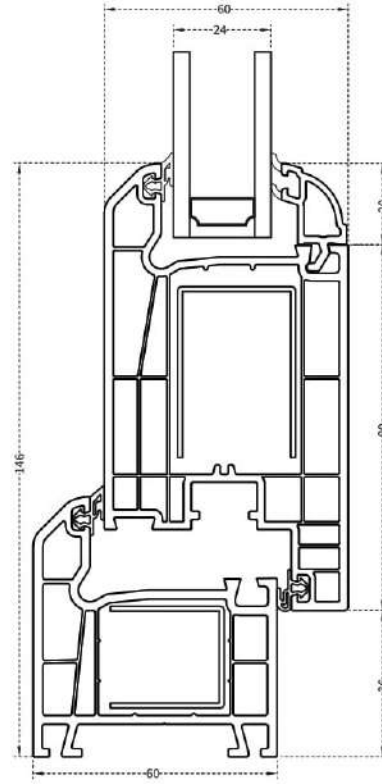

Frame - Inward Opening Door Sash