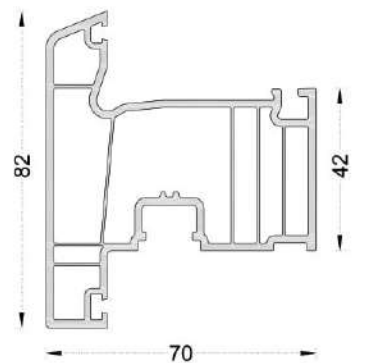

Drain Sash Profile (7 Chambers)

Renovation Frame

4-6 mm Single Glass G.Bead

20-22 mm Double Glass G.Bead

24-26 mm Double Glass G.Bead

32 mm Double Glass G.Bead

32 mm Double Glass G.Bead

Inward Door Sash

Outward Sash

SECTION DETAILS

Frame 42mm - Sash

Frame 48mm - Sash

Frame - Drain Sash

Frame - Inward Door Sash

Sash - Mullion - Sash

Frame (6 Chambers) - Drain Sash