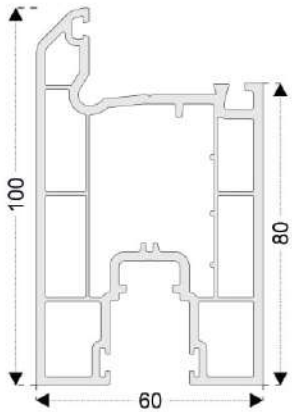

Sliding Door Sash Profile