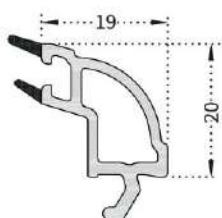

1. 60 mm profile width
2. Two type sash profile W: 38mm H:67 mm and W:38mm H:80mm
3. Inside and outside flynet application options.
4. decorative glazing bead with PCE gasket
5. Slope which provides maximum water disposal
6. External wall thickness in European Standarts
7. Between 4 mm - 16 mm glass application possibility
8. Unlimited lamination color option

60mm Sliding Frame With Flynet (Flynet Inside)

60mm Sliding Sash (67 Mm)

60mm Sliding Sash (80 Mm)

60mm Sliding Sash Adapter

60mm Sliding Flynet Sash

60mm SLIDING
4mm Glazing Bead

60mm SLIDING
12mm Glazing Bead