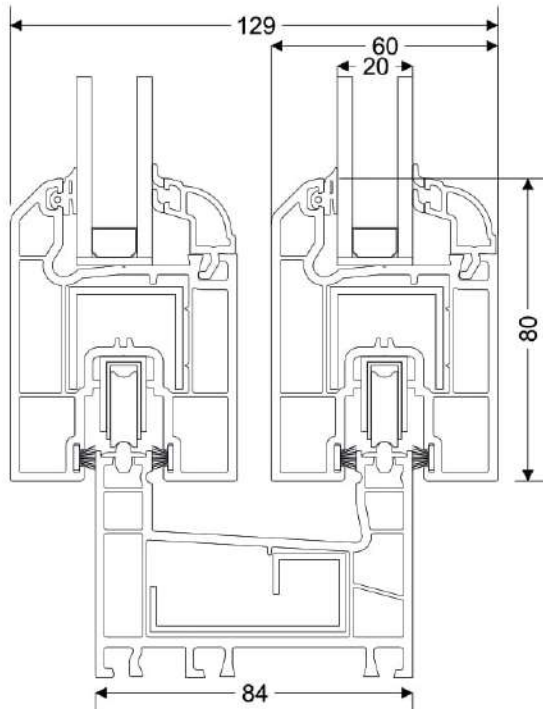

Sliding Sash Profile Adapter

Sliding Sash Profile Adapter

20-22 mm Double Glass G.Bead

4-6 mm Single Glass G.Bead

28-30 mm Triple Glass G.Bead

24-26 mm Double Glass G.Bead

Double Sliding Frame Trim Profile (Alum.)

Fixed Sliding Frame Trim Profile (Alum.)

Sliding Sash Profile Locking Plate (Alum.)

Sliding Rail Profile (Alum.)

Sliding Frame - Sliding Sash 80mm

Sliding Frame - Sliding Sash 100mm

Fixed Sliding Frame - Sliding Sash