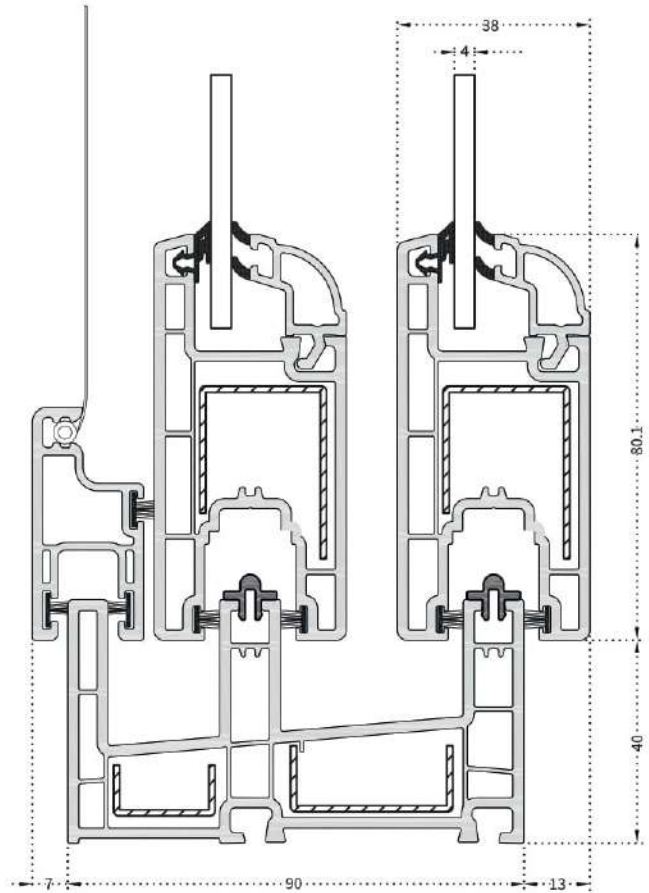

60mm Sliding Frame With Flynet (Flynet Inside)

60mm Sliding Sash (67 Mm)

60mm Sliding Sash (80 Mm)

60mm Sliding Sash Adapter

60mm Sliding Flynet Sash

60mm SLIDING
4mm Glazing Bead

60mm SLIDING
12mm Glazing Bead

60mm SLIDING
16mm Glazing Bead

SLIDE-60

SECTION DETAILS

Double Sliding Frame - Sliding Sash 80 mm

Double Sliding Frame - Sliding Sash 67 mm

Double Sliding Frame - Sliding Sash with Inside Flynet

Double Sliding Frame - Sliding Sash with Outside Flynet