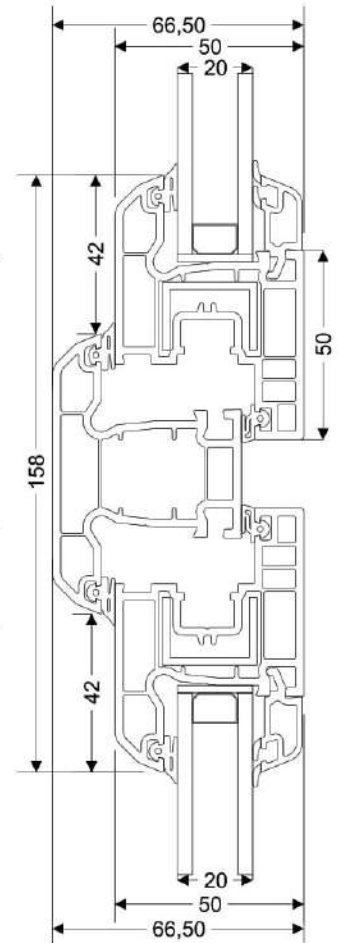

Sash - Mullion - Sash