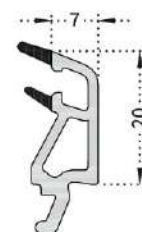

60mm Sliding Frame With Flynet (Flynet Inside)

60mm Sliding Sash (67 Mm)

60mm Sliding Sash (80 Mm)

60mm Sliding Sash Adapter

60mm Sliding Flynet Sash

60mm SLIDING
4mm Glazing Bead

60mm SLIDING
12mm Glazing Bead