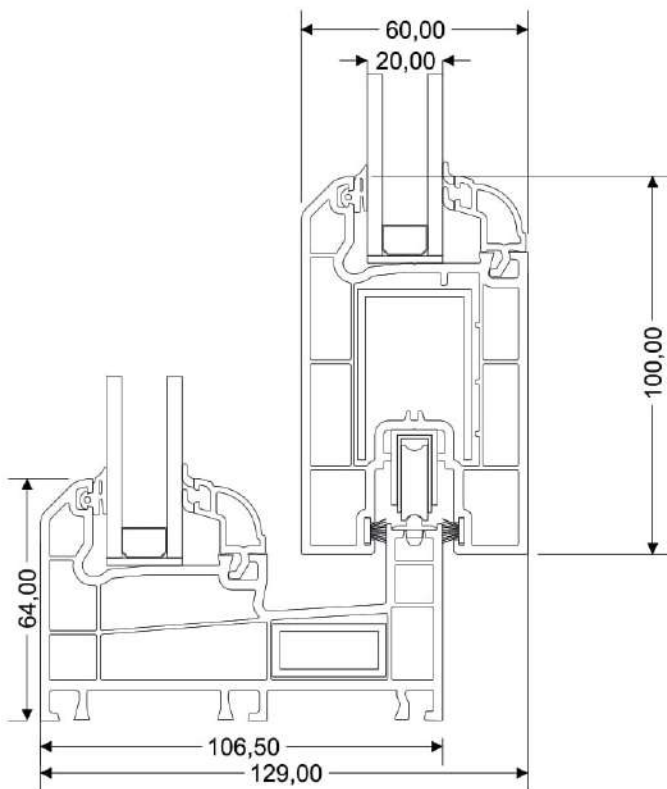

Sliding Sash Profile Adapter

Sliding Sash Profile Adapter

20-22 mm Double Glass G.Bead

4-6 mm Single Glass G.Bead

28-30 mm Triple Glass G.Bead

24-26 mm Double Glass G.Bead

Double Sliding Frame Trim Profile (Alum.)

Fixed Sliding Frame Trim Profile (Alum.)

Sliding Sash Profile Locking Plate (Alum.)

Sliding Rail Profile (Alum.)

Sliding Frame - Sliding Sash 80mm

Sliding Frame - Sliding Sash 100mm

Fixed Sliding Frame - Sliding Sash