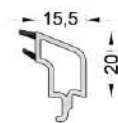

Sliding Sash

Sliding frame closing profile

Sliding Sash Profile Adapter

4-6 mm Single Glass G.Bead

20-22 mm Double Glass G.Bead

24-26 mm Double Glass G.Bead

32 mm Double Glass G.Bead

32 mm Double Glass G.Bead