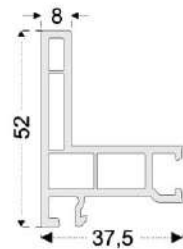

Fixed Sliding Frame Trim Profile (Alum.)

Sliding Frame Profile

Sliding Frame Profile with Flynet

Fixed Sliding Frame Profile

Sliding Sash Profile Locking Plate (Alum.)

Triple Sliding Frame Profile

Sliding Door Sash Profile

Sliding Door Sash Profile

Mullion Profile

Sliding Frame Fix Adapter

Sliding Flynet Sash Profile

Flynet Mullion Profile

Flynet Rail Profile

70mm Fixed Sliding Mullion

70mm Fixed Sliding Mullion Adapter

Sliding Rail Profile (Alum.)

Sliding Sash Profile Adapter

Sliding Sash Profile Adapter

Fixed Sliding Frame Closing Profile

Sliding Frame With Flynet

4-6 mm Single Glass Glazing Bead

20-22 mm Double Glass Glazing Bead