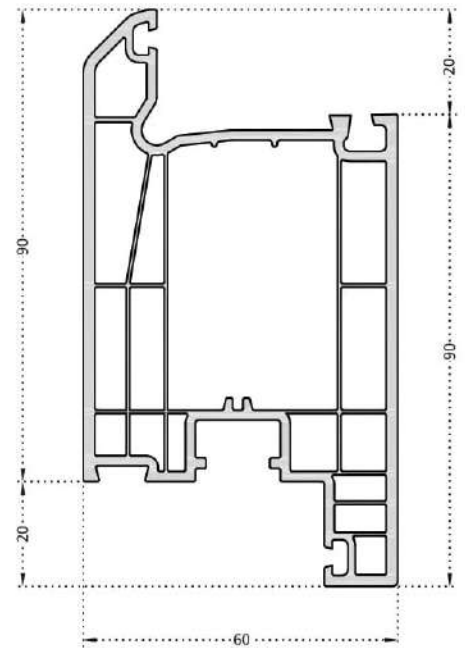

Mullion Profile

French Casement Mullion

Container Frame Profile

Door Sash

20-22 mm Double Glass G.Bead

4-6 mm Single Glass G.Bead

28-30 mm Triple Glass G.Bead

24-26 mm Double Glass G.Bead