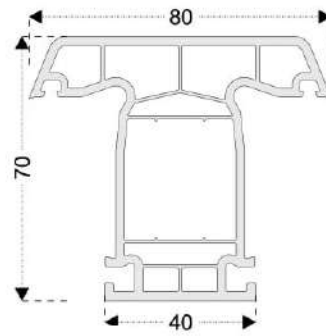

Renovation Frame

Sash Profile

Inward Door Profile

Outward Door Profile

Mullion Profile

French Casement Mullion

Frame Profile (6 Chambers)

Sash Profile (6 Chambers)

Drain Sash Profile (7 Chambers)

Renovation Frame

4-6 mm Single Glass G.Bead

20-22 mm Double Glass G.Bead

24-26 mm Double Glass G.Bead

32 mm Double Glass G.Bead

32 mm Double Glass G.Bead

Inward Door Sash

Outward Sash

SECTION DETAILS

Frame 42mm - Sash

Frame 48mm - Sash

Frame - Drain Sash

Frame - Inward Door Sash

Sash - Mullion - Sash

Frame (6 Chambers) - Drain Sash