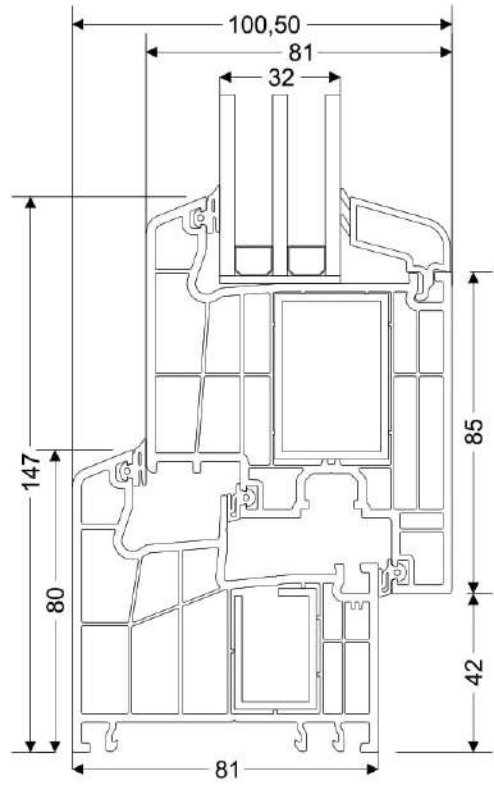

24mm Double Glass Glazing Bead for Frame and Mullion Profiles

Renovation Frame

Glazing Bead Adapter Profile

81 Outward Door Sash

SECTION DETAILS

Frame - Sash

Frame - Inward Opening Door Sash

Sash - Mullion - Sash

1. 60 mm profile width
2. Two type sash profile W: 38mm H:67 mm and W:38mm H:80mm
3. Inside and outside flynet application options.
4. decorative glazing bead with PCE gasket
5. Slope which provides maximum water disposal
6. External wall thickness in European Standarts
7. Between 4 mm - 16 mm glass application possibility
8. Unlimited lamination color option