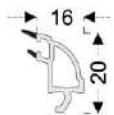

Sliding Sash Profile Adapter

Sliding Sash Profile Adapter

20-22 mm Double Glass G.Bead

4-6 mm Single Glass G.Bead

28-30 mm Triple Glass G.Bead

24-26 mm Double Glass G.Bead

Double Sliding Frame Trim Profile (Alum.)