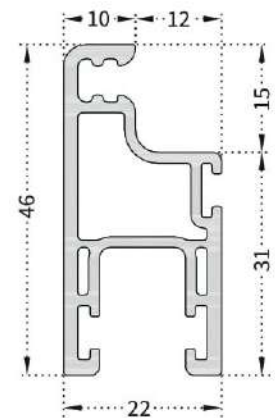

1. 60 mm profile width
2. Two type sash profile W: 38mm H:67 mm and W:38mm H:80mm
3. Inside and outside flynet application options.
4. decorative glazing bead with PCE gasket
5. Slope which provides maximum water disposal
6. External wall thickness in European Standarts
7. Between 4 mm - 16 mm glass application possibility
8. Unlimited lamination color option

60mm Sliding Frame With Flynet (Flynet Inside)

60mm Sliding Sash (67 Mm)

60mm Sliding Sash (80 Mm)

60mm Sliding Sash Adapter

60mm Sliding Flynet Sash

60mm SLIDING
4mm Glazing Bead

60mm SLIDING
12mm Glazing Bead

60mm SLIDING
16mm Glazing Bead

SLIDE-60

SECTION DETAILS

Double Sliding Frame - Sliding Sash 80 mm

Double Sliding Frame - Sliding Sash 67 mm

Double Sliding Frame - Sliding Sash with Inside Flynet

Double Sliding Frame - Sliding Sash with Outside Flynet