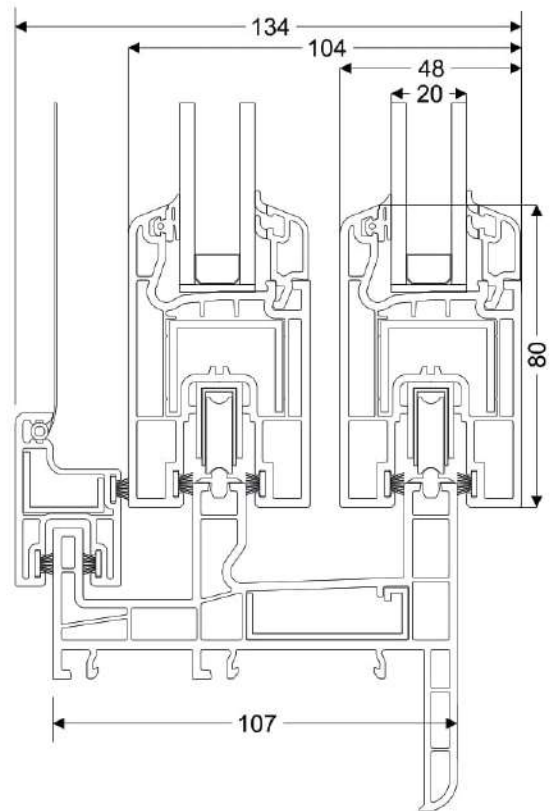

Double Sliding Frame - Sliding Sash with Flynet