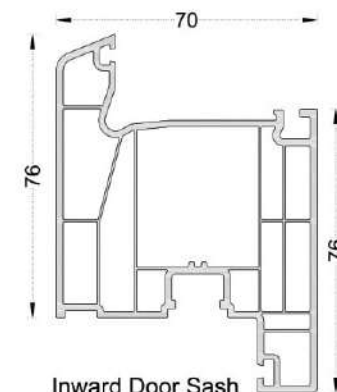

Drain Sash Profile (7 Chambers)

Renovation Frame

4-6 mm Single Glass G.Bead

20-22 mm Double Glass G.Bead

24-26 mm Double Glass G.Bead

32 mm Double Glass G.Bead

32 mm Double Glass G.Bead

Inward Door Sash

Outward Sash

SECTION DETAILS

Frame 42mm - Sash

Frame 48mm - Sash

Frame - Drain Sash

Frame - Inward Door Sash

Sash - Mullion - Sash

Frame (6 Chambers) - Drain Sash