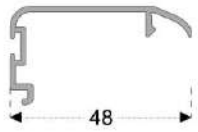

1. Two type sash profile W:48mm H:80mm and W:48mm H:100mm
2. 3 Chambered system which improves insulation and durability
3. Decorative glazing bead with PCE gasket
4. External wall with 45° chamfer which prevents dust and dirt, provides aesthetic appearance
5. Slope which provides maximum water disposal
6. External wall thickness in European Standarts
7. Between 4mm - 22mm glass application possibility
8. One-type reinforcement steel
9. One-type seal
10. Unlimited lamination color option

Fixed Sliding Frame Trim Profile (Alum.)

Sliding Frame Profile

Sliding Frame Profile with Flynet

Fixed Sliding Frame Profile

Sliding Sash Profile Locking Plate (Alum.)

Triple Sliding Frame Profile

Sliding Door Sash Profile