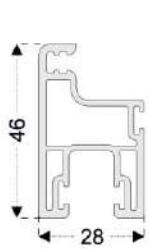

Fixed Sliding Frame Trim Profile (Alum.)

Sliding Frame Profile

Sliding Frame Profile with Flynet

Fixed Sliding Frame Profile

Sliding Sash Profile Locking Plate (Alum.)

Triple Sliding Frame Profile

Sliding Door Sash Profile

Sliding Door Sash Profile

Mullion Profile

Sliding Frame Fix Adapter

Sliding Flynet Sash Profile

Flynet Mullion Profile

Flynet Rail Profile

70mm Fixed Sliding Mullion

70mm Fixed Sliding Mullion Adapter