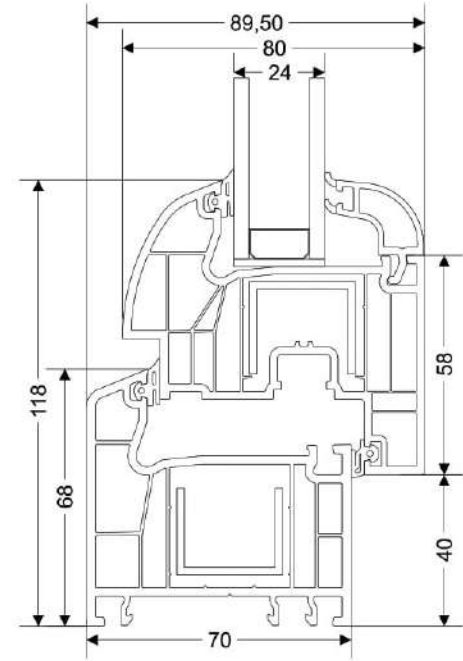

Outward Sash

SECTION DETAILS

Frame 42mm - Sash

Frame 48mm - Sash

Frame - Drain Sash

Frame - Inward Door Sash

Sash - Mullion - Sash

Frame (6 Chambers) - Drain Sash