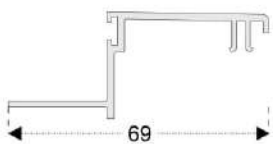

Sliding Sash Profile Adapter

Sliding Sash Profile Adapter

20-22 mm Double Glass G.Bead

4-6 mm Single Glass G.Bead

28-30 mm Triple Glass G.Bead

24-26 mm Double Glass G.Bead

Double Sliding Frame Trim Profile (Alum.)

Fixed Sliding Frame Trim Profile (Alum.)

Sliding Sash Profile Locking Plate (Alum.)

Sliding Rail Profile (Alum.)

Sliding Frame - Sliding Sash 80mm

Sliding Frame - Sliding Sash 100mm

Fixed Sliding Frame - Sliding Sash