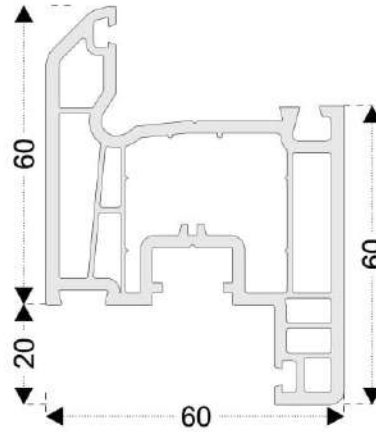

Sash Profile