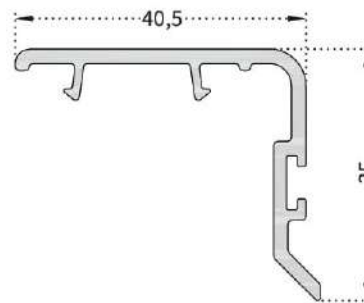

1. 60 mm profile width
2. Two type sash profile W: 38mm H:67 mm and W:38mm H:80mm
3. Inside and outside flynet application options.
4. decorative glazing bead with PCE gasket
5. Slope which provides maximum water disposal
6. External wall thickness in European Standarts
7. Between 4 mm - 16 mm glass application possibility
8. Unlimited lamination color option

60mm Sliding Frame With Flynet (Flynet Inside)

60mm Sliding Sash (67 Mm)

60mm Sliding Sash (80 Mm)

60mm Sliding Sash Adapter

60mm Sliding Flynet Sash

60mm SLIDING
4mm Glazing Bead

60mm SLIDING
12mm Glazing Bead