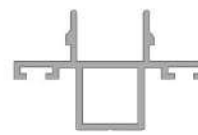

Fixed Sliding Frame Trim Profile (Alum.)

Sliding Frame Profile

Sliding Frame Profile with Flynet

Fixed Sliding Frame Profile

Sliding Sash Profile Locking Plate (Alum.)

Triple Sliding Frame Profile

Sliding Door Sash Profile

Sliding Door Sash Profile

Mullion Profile

Sliding Frame Fix Adapter

Sliding Flynet Sash Profile

Flynet Mullion Profile

Flynet Rail Profile

70mm Fixed Sliding Mullion

70mm Fixed Sliding Mullion Adapter