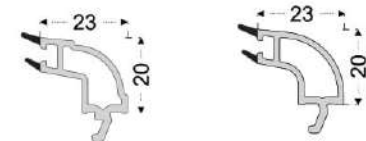

Drain Sash Profile (7 Chambers)

Renovation Frame

4-6 mm Single Glass G.Bead

20-22 mm Double Glass G.Bead

24-26 mm Double Glass G.Bead

32 mm Double Glass G.Bead

32 mm Double Glass G.Bead

Inward Door Sash

Outward Sash

SECTION DETAILS

Frame 42mm - Sash

Frame 48mm - Sash

Frame - Drain Sash

Frame - Inward Door Sash

Sash - Mullion - Sash

Frame (6 Chambers) - Drain Sash