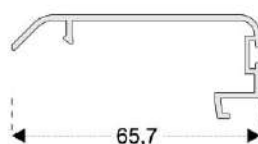

Sliding Sash Profile Adapter

Sliding Sash Profile Adapter

20-22 mm Double Glass G.Bead

4-6 mm Single Glass G.Bead

28-30 mm Triple Glass G.Bead

24-26 mm Double Glass G.Bead

Double Sliding Frame Trim Profile (Alum.)

Fixed Sliding Frame Trim Profile (Alum.)

Sliding Sash Profile Locking Plate (Alum.)

Sliding Rail Profile (Alum.)

Sliding Frame - Sliding Sash 80mm

Sliding Frame - Sliding Sash 100mm

Fixed Sliding Frame - Sliding Sash