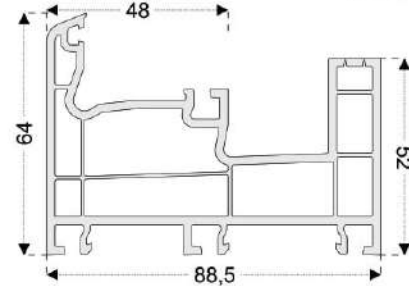

Fixed Sliding Frame Profile