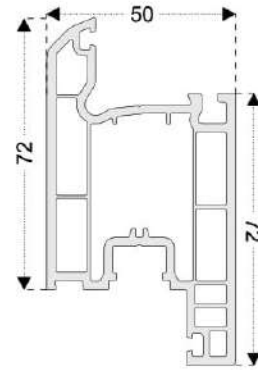

Inward Door Profile

Mullion Profile

Adjustable Trim Profile

4-6 mm Single Glass G.Bead

20-22 mm Double Glass G.Bead

SECTION DETAILS

Frame - Sash

Renovation Frame - Sash