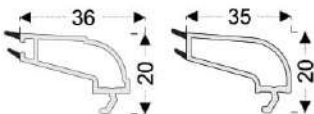

Mullion Profile

French Casement Mullion

Container Frame Profile

Door Sash

20-22 mm Double Glass G.Bead

4-6 mm Single Glass G.Bead

28-30 mm Triple Glass G.Bead

24-26 mm Double Glass G.Bead

24-26 mm Double Glass G.Bead

8-10 mm Glazing Bead

Frame - Sash

Frame - Inward Opening Door Sash

Sash - Mullion

70 MM, 5 CHAMBERS

Product Description

It is designed for high-rise buildings or projects where heat and sound insulation is important, meanwhile it has a decorative appearance and more elegant design than its counterparts. It adds value to your place. It has faultless and aesthetic desing that can cater to every taste with decorative and self-gasket glazing bead.