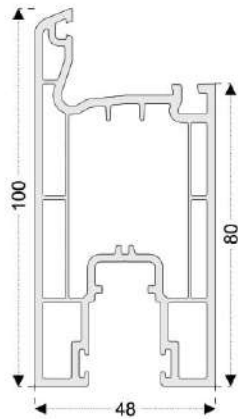

Fixed Sliding Frame Trim Profile (Alum.)

Sliding Frame Profile

Sliding Frame Profile with Flynet

Fixed Sliding Frame Profile

Sliding Sash Profile Locking Plate (Alum.)

Triple Sliding Frame Profile

Sliding Door Sash Profile

Sliding Door Sash Profile

Mullion Profile

Sliding Frame Fix Adapter

Sliding Flynet Sash Profile

Flynet Mullion Profile

Flynet Rail Profile

70mm Fixed Sliding Mullion

70mm Fixed Sliding Mullion Adapter