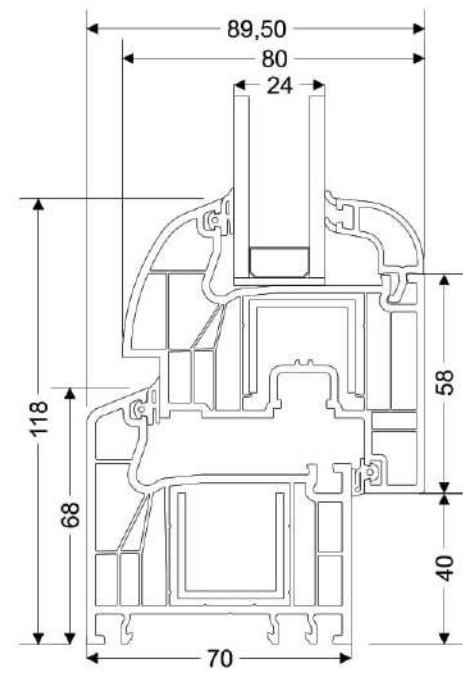

Drain Sash Profile (7 Chambers)

Renovation Frame

4-6 mm Single Glass G.Bead

20-22 mm Double Glass G.Bead

24-26 mm Double Glass G.Bead

32 mm Double Glass G.Bead

32 mm Double Glass G.Bead

Inward Door Sash

Outward Sash

SECTION DETAILS

Frame 42mm - Sash

Frame 48mm - Sash

Frame - Drain Sash

Frame - Inward Door Sash

Sash - Mullion - Sash

Frame (6 Chambers) - Drain Sash