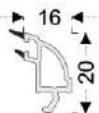

Mullion Profile

French Casement Mullion

Container Frame Profile

Door Sash

20-22 mm Double Glass G.Bead

4-6 mm Single Glass G.Bead

28-30 mm Triple Glass G.Bead

24-26 mm Double Glass G.Bead