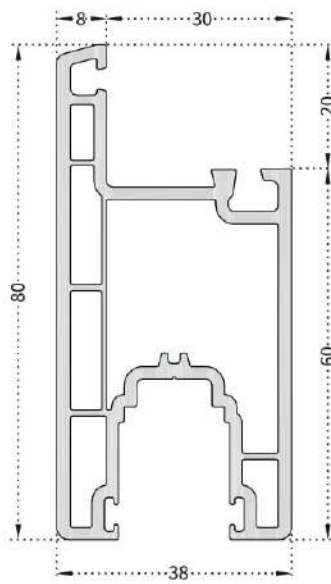

1. 60 mm profile width
2. Two type sash profile W: 38mm H:67 mm and W:38mm H:80mm
3. Inside and outside flynet application options.
4. decorative glazing bead with PCE gasket
5. Slope which provides maximum water disposal
6. External wall thickness in European Standarts
7. Between 4 mm - 16 mm glass application possibility
8. Unlimited lamination color option

60mm Sliding Frame With Flynet (Flynet Inside)

60mm Sliding Sash (67 Mm)

60mm Sliding Sash (80 Mm)

60mm Sliding Sash Adapter

60mm Sliding Flynet Sash

60mm SLIDING
4mm Glazing Bead

60mm SLIDING
12mm Glazing Bead