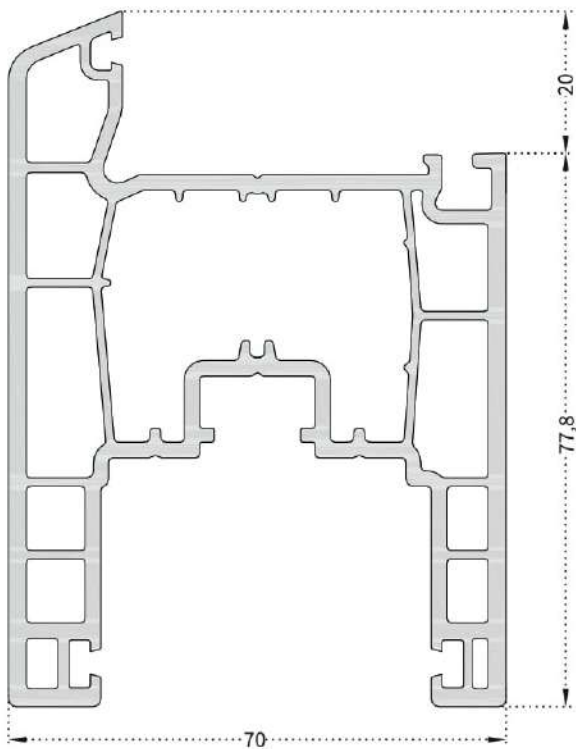

SLIDE INSULATED SLIDING SYSTEM

TECHNICAL DRAWINGS

BLATZER
— WINDOW —
PVC