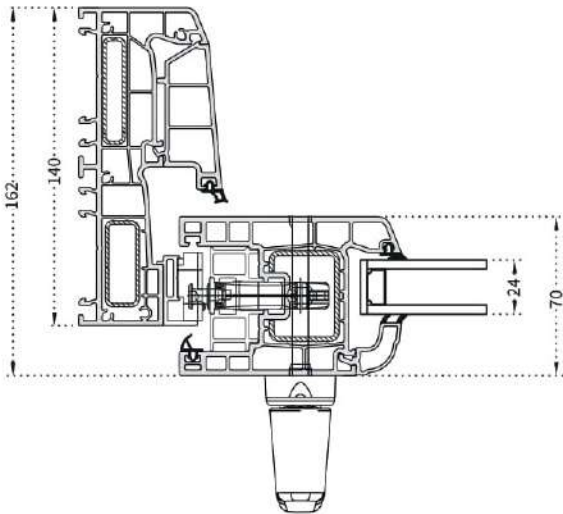

Sliding Sash

Sliding frame closing profile

Sliding Sash Profile Adapter

4-6 mm Single Glass G.Bead

20-22 mm Double Glass G.Bead

24-26 mm Double Glass G.Bead

32 mm Double Glass G.Bead

32 mm Double Glass G.Bead

36 mm Double
Glass Glazing Bead

SLIDE INSULATED SLIDING SYSTEM

SECTION DETAILS

Closed Position

Sliding Position

Sliding Position

Closed Position

SLIDE INSULATED SLIDING SYSTEM