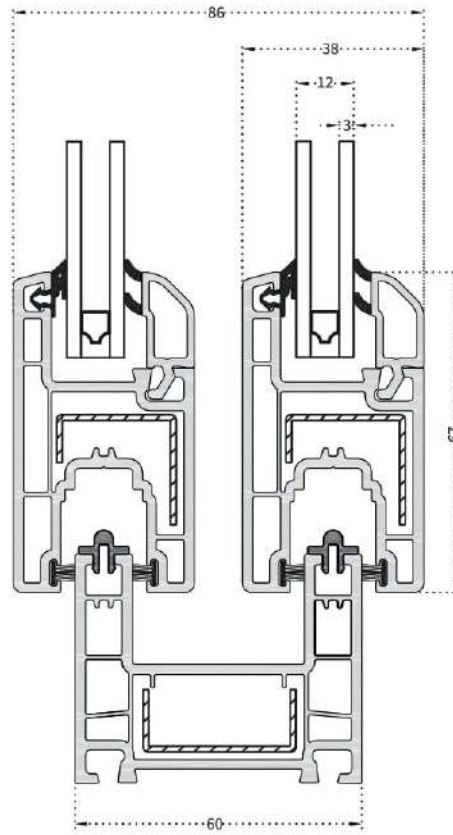

1. 60 mm profile width
2. Two type sash profile W: 38mm H:67 mm and W:38mm H:80mm
3. Inside and outside flynet application options.
4. decorative glazing bead with PCE gasket
5. Slope which provides maximum water disposal
6. External wall thickness in European Standarts
7. Between 4 mm - 16 mm glass application possibility
8. Unlimited lamination color option

60mm Sliding Frame With Flynet (Flynet Inside)

60mm Sliding Sash (67 Mm)

60mm Sliding Sash (80 Mm)

60mm Sliding Sash Adapter

60mm Sliding Flynet Sash

60mm SLIDING
4mm Glazing Bead

60mm SLIDING
12mm Glazing Bead

60mm SLIDING
16mm Glazing Bead

SLIDE-60

SECTION DETAILS

Double Sliding Frame - Sliding Sash 80 mm

Double Sliding Frame - Sliding Sash 67 mm

Double Sliding Frame - Sliding Sash with Inside Flynet

Double Sliding Frame - Sliding Sash with Outside Flynet