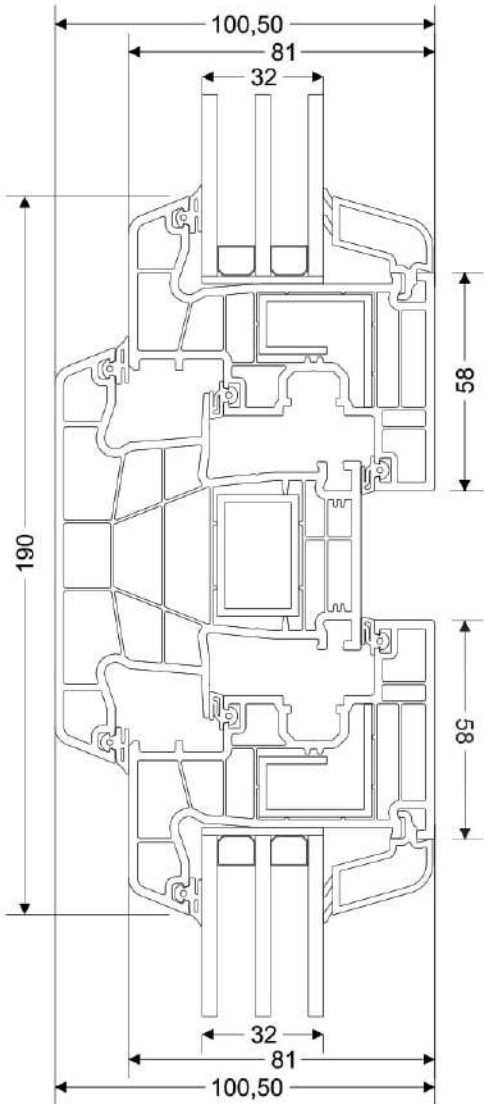

Sash - Mullion - Sash