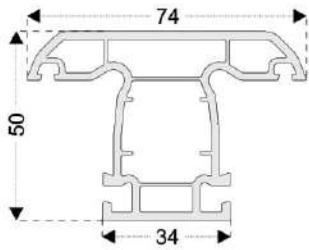

Inward Door Profile

Mullion Profile

Adjustable Trim Profile

4-6 mm Single Glass G.Bead

20-22 mm Double Glass G.Bead

SECTION DETAILS

Frame - Sash

Renovation Frame - Sash