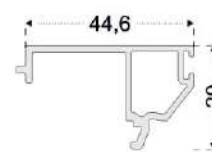

Sliding Door Sash Profile

Mullion Profile

Sliding Frame Fix Adapter

Sliding Flynet Sash Profile

Flynet Mullion Profile

Flynet Rail Profile

70mm Fixed Sliding Mullion

70mm Fixed Sliding Mullion Adapter

Sliding Rail Profile (Alum.)

Sliding Sash Profile Adapter

Sliding Sash Profile Adapter

Fixed Sliding Frame Closing Profile

Sliding Frame With Flynet

4-6 mm Single Glass Glazing Bead

20-22 mm Double Glass Glazing Bead