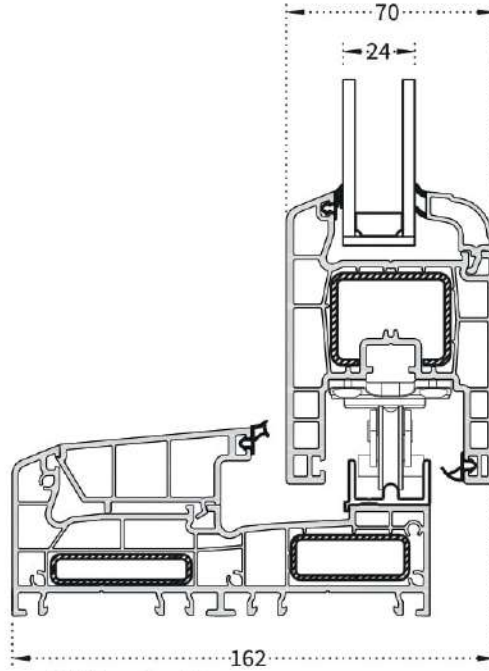

Sliding Position