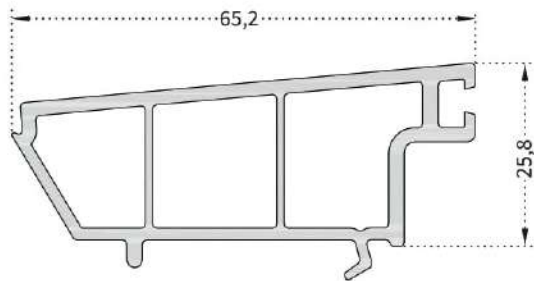

Sliding frame closing profile