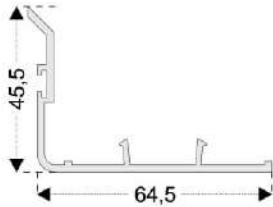

Sliding Sash Profile Adapter

Sliding Sash Profile Adapter

20-22 mm Double Glass G.Bead

4-6 mm Single Glass G.Bead

28-30 mm Triple Glass G.Bead

24-26 mm Double Glass G.Bead

Double Sliding Frame Trim Profile (Alum.)