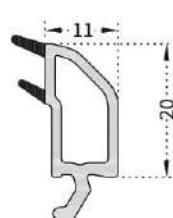

1. 60 mm profile width
2. Two type sash profile W: 38mm H:67 mm and W:38mm H:80mm
3. Inside and outside flynet application options.
4. decorative glazing bead with PCE gasket
5. Slope which provides maximum water disposal
6. External wall thickness in European Standarts
7. Between 4 mm - 16 mm glass application possibility
8. Unlimited lamination color option

60mm Sliding Frame With Flynet (Flynet Inside)

60mm Sliding Sash (67 Mm)

60mm Sliding Sash (80 Mm)

60mm Sliding Sash Adapter

60mm Sliding Flynet Sash

60mm SLIDING
4mm Glazing Bead

60mm SLIDING
12mm Glazing Bead