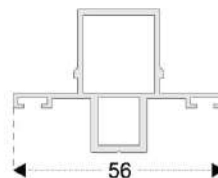

Sliding Sash Profile Adapter

Sliding Sash Profile Adapter

20-22 mm Double Glass G.Bead

4-6 mm Single Glass G.Bead

28-30 mm Triple Glass G.Bead

24-26 mm Double Glass G.Bead

Double Sliding Frame Trim Profile (Alum.)

Fixed Sliding Frame Trim Profile (Alum.)

Sliding Sash Profile Locking Plate (Alum.)

Sliding Rail Profile (Alum.)

Sliding Frame - Sliding Sash 80mm

Sliding Frame - Sliding Sash 100mm

Fixed Sliding Frame - Sliding Sash