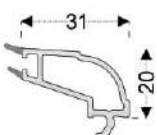

24-26 mm Double Glass G.Bead