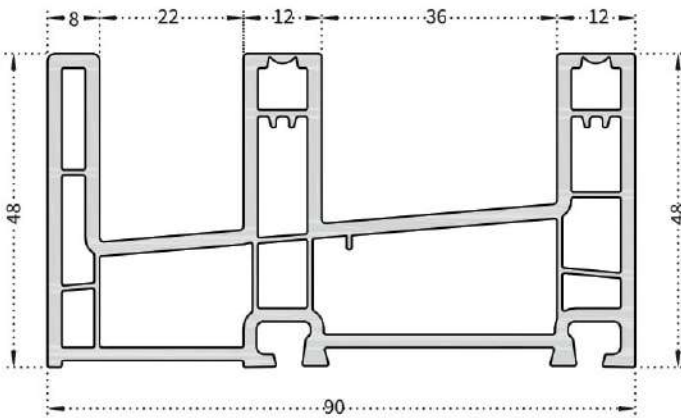

60mm Sliding Frame With Flynet (Flynet Outside)