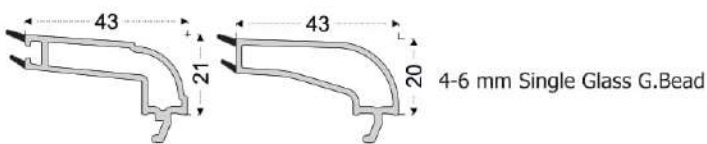

Sliding Sash

Sliding frame closing profile

Sliding Sash Profile Adapter

4-6 mm Single Glass G.Bead

20-22 mm Double Glass G.Bead

24-26 mm Double Glass G.Bead

32 mm Double Glass G.Bead

32 mm Double Glass G.Bead