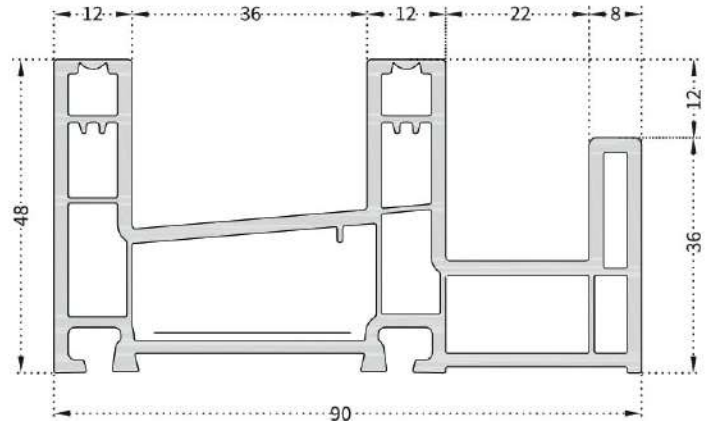

1. 60 mm profile width
2. Two type sash profile W: 38mm H:67 mm and W:38mm H:80mm
3. Inside and outside flynet application options.
4. decorative glazing bead with PCE gasket
5. Slope which provides maximum water disposal
6. External wall thickness in European Standarts
7. Between 4 mm - 16 mm glass application possibility
8. Unlimited lamination color option

60mm Sliding Frame With Flynet (Flynet Inside)

60mm Sliding Sash (67 Mm)

60mm Sliding Sash (80 Mm)

60mm Sliding Sash Adapter

60mm Sliding Flynet Sash

60mm SLIDING
4mm Glazing Bead

60mm SLIDING
12mm Glazing Bead