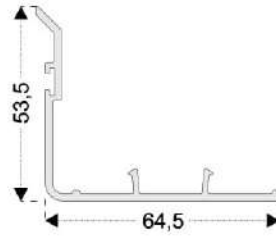

Sliding Sash Profile Adapter

Sliding Sash Profile Adapter

20-22 mm Double Glass G.Bead

4-6 mm Single Glass G.Bead

28-30 mm Triple Glass G.Bead

24-26 mm Double Glass G.Bead

Double Sliding Frame Trim Profile (Alum.)