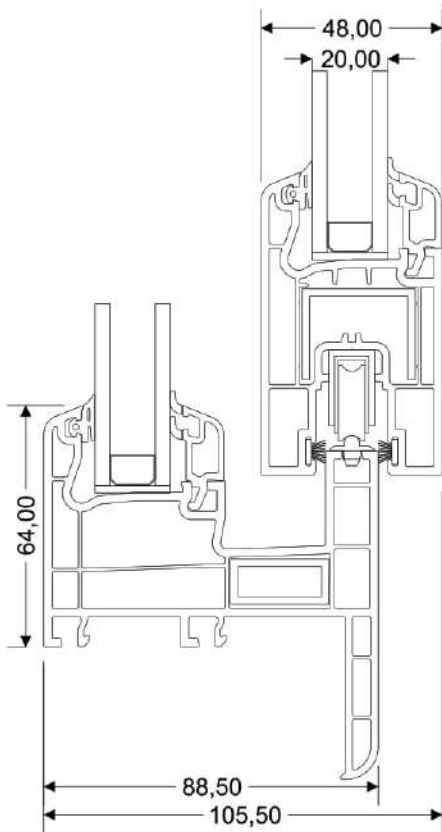

Fixed Sliding Frame - Sliding Sash