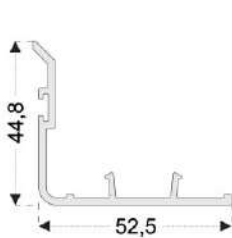

Sliding Sash Profile Adapter