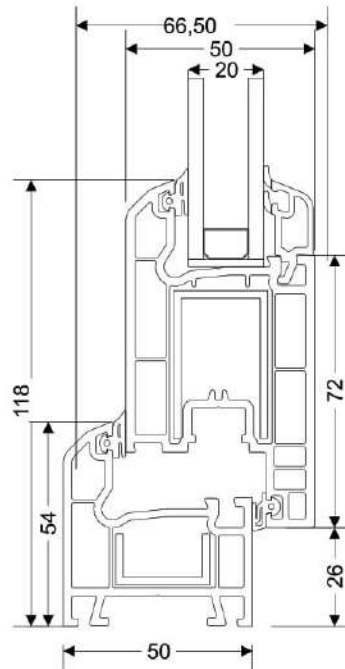

Inward Door Profile

Mullion Profile

Adjustable Trim Profile

4-6 mm Single Glass G.Bead

20-22 mm Double Glass G.Bead

SECTION DETAILS

Frame - Sash

Renovation Frame - Sash