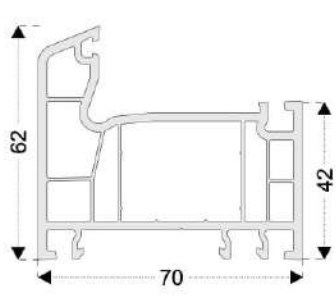

Lamination Colors

For more color, please contact with us!

Certificates

All products are under quality management system

**70 MM,
6 CHAMBERS
WITH STANDARD
AND DRAIN
SASH
OPTIONS**

Frame Profile - 42mm

Frame Profile - 48mm