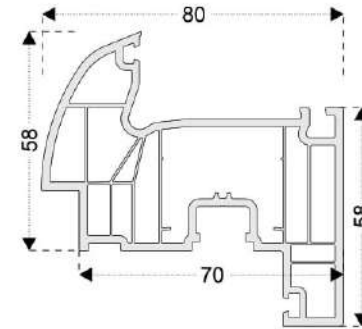

Renovation Frame

Sash Profile

Inward Door Profile

Outward Door Profile

Mullion Profile

French Casement Mullion

Frame Profile (6 Chambers)

Sash Profile (6 Chambers)

Drain Sash Profile (7 Chambers)

Renovation Frame

4-6 mm Single Glass G.Bead

20-22 mm Double Glass G.Bead

24-26 mm Double Glass G.Bead

32 mm Double Glass G.Bead

32 mm Double Glass G.Bead

Inward Door Sash