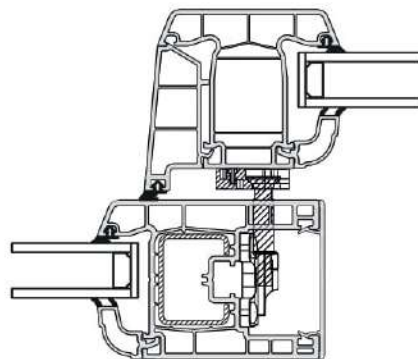

36 mm Double
Glass Glazing Bead

SLIDE INSULATED SLIDING SYSTEM

SECTION DETAILS

Closed Position

Sliding Position

Sliding Position

Closed Position

SLIDE INSULATED SLIDING SYSTEM