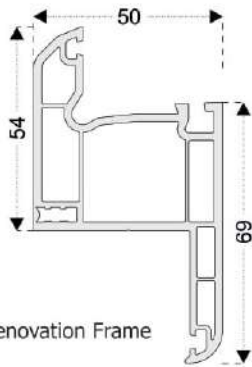

Renovation Frame