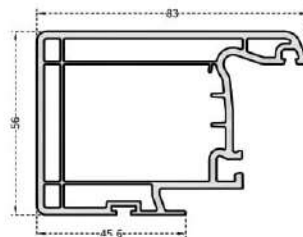

Fixed Sliding Frame Trim Profile (Alum.)

Sliding Frame Profile

Sliding Frame Profile with Flynet

Fixed Sliding Frame Profile

Sliding Sash Profile Locking Plate (Alum.)

Triple Sliding Frame Profile

Sliding Door Sash Profile

Sliding Door Sash Profile

Mullion Profile

Sliding Frame Fix Adapter

Sliding Flynet Sash Profile

Flynet Mullion Profile

Flynet Rail Profile

70mm Fixed Sliding Mullion

70mm Fixed Sliding Mullion Adapter

Sliding Rail Profile (Alum.)

Sliding Sash Profile Adapter

Sliding Sash Profile Adapter

Fixed Sliding Frame Closing Profile

Sliding Frame With Flynet

4-6 mm Single Glass Glazing Bead

20-22 mm Double Glass Glazing Bead