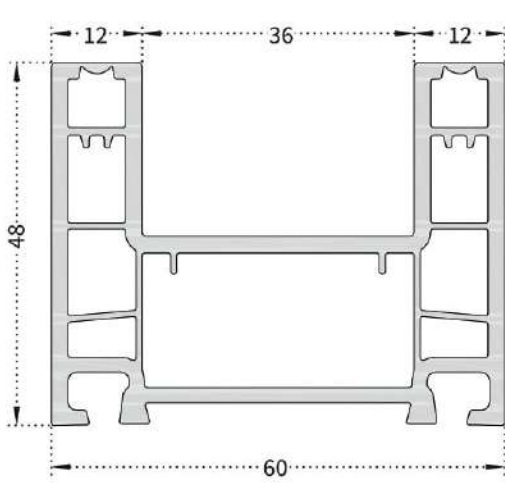

60mm Sliding Frame