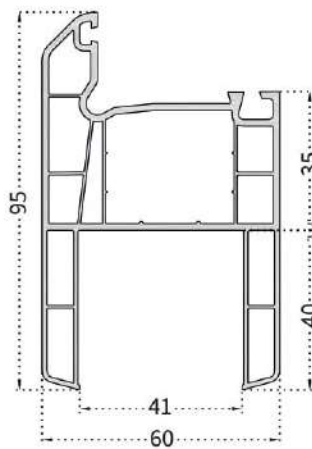

Mullion Profile

French Casement Mullion

Container Frame Profile

Door Sash

20-22 mm Double Glass G.Bead

4-6 mm Single Glass G.Bead

28-30 mm Triple Glass G.Bead

24-26 mm Double Glass G.Bead