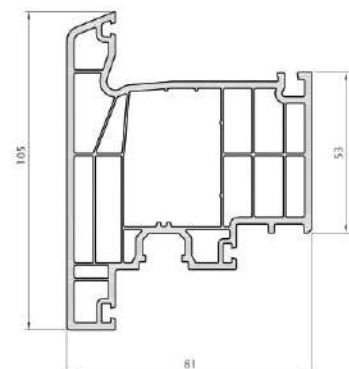

24mm Double Glass Glazing Bead for Frame and Mullion Profiles

Renovation Frame

Glazing Bead Adapter Profile

81 Outward Door Sash

SECTION DETAILS

Frame - Sash

Frame - Inward Opening Door Sash

Sash - Mullion - Sash