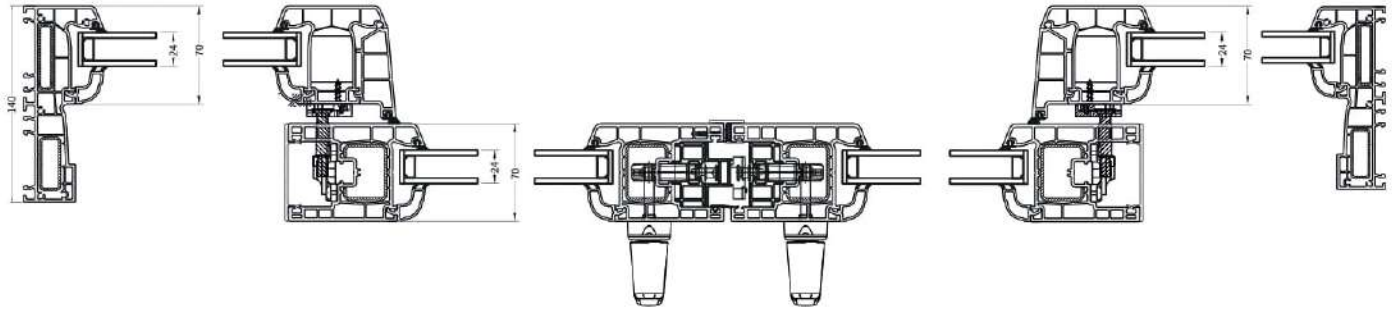

SLIDE INSULATED SLIDING SYSTEM

TECHNICAL DRAWINGS

Double Sash Closed Position