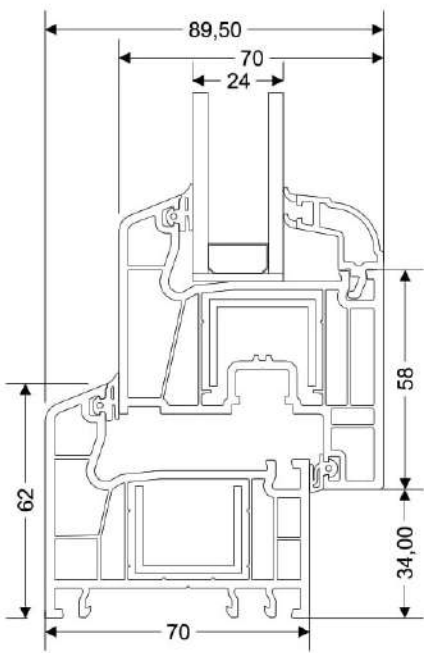

Drain Sash Profile (7 Chambers)

Renovation Frame

4-6 mm Single Glass G.Bead

20-22 mm Double Glass G.Bead

24-26 mm Double Glass G.Bead

32 mm Double Glass G.Bead

32 mm Double Glass G.Bead

Inward Door Sash

Outward Sash

SECTION DETAILS

Frame 42mm - Sash

Frame 48mm - Sash

Frame - Drain Sash

Frame - Inward Door Sash

Sash - Mullion - Sash

Frame (6 Chambers) - Drain Sash