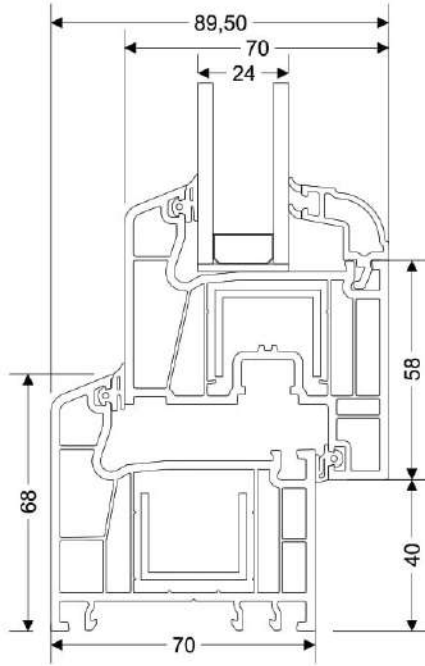

Drain Sash Profile (7 Chambers)

Renovation Frame

4-6 mm Single Glass G.Bead

20-22 mm Double Glass G.Bead

24-26 mm Double Glass G.Bead

32 mm Double Glass G.Bead

32 mm Double Glass G.Bead

Inward Door Sash

Outward Sash

SECTION DETAILS

Frame 42mm - Sash

Frame 48mm - Sash

Frame - Drain Sash

Frame - Inward Door Sash

Sash - Mullion - Sash

Frame (6 Chambers) - Drain Sash