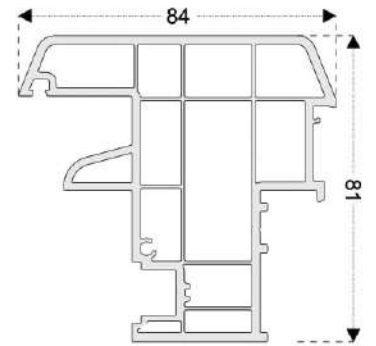

French Casement Mullion