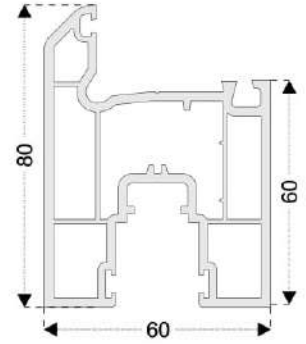

Sliding Door Sash Profile