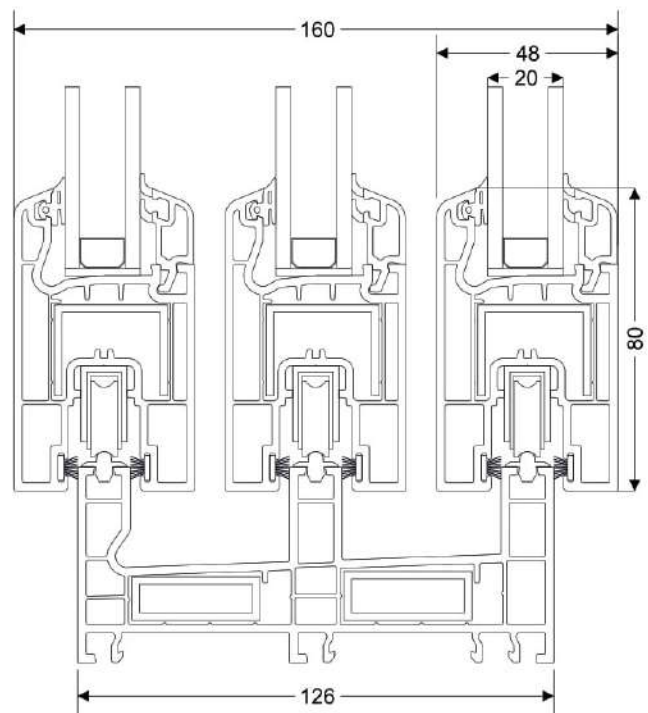

Sliding Rail Profile (Alum.)

Sliding Sash Profile Adapter

Sliding Sash Profile Adapter

Fixed Sliding Frame Closing Profile

Sliding Frame With Flynet

4-6 mm Single Glass Glazing Bead

20-22 mm Double Glass Glazing Bead

24 mm Double Glass Glazing Bead

Double Sliding Frame - Sliding Sash

Double Sliding Frame - Sliding Sash with Flynet

Fixed Sliding Frame - Sliding Sash

Triple Sliding Frame - Sliding Sash

SLIDE-84

84 MM, 3 CHAMBERS