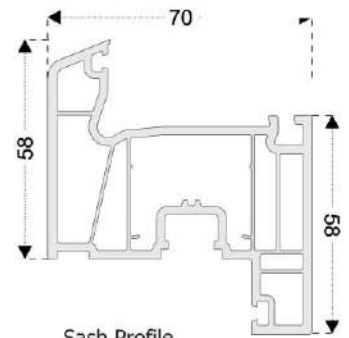

Lamination Colors

For more color, please contact with us!

Certificates

All products are under quality management system

**70 MM,
6 CHAMBERS
WITH STANDARD
AND DRAIN
SASH
OPTIONS**

Frame Profile - 42mm

Frame Profile - 48mm

Renovation Frame

Sash Profile

Inward Door Profile

Outward Door Profile

Mullion Profile

French Casement Mullion

Frame Profile (6 Chambers)

Sash Profile (6 Chambers)

Drain Sash Profile (7 Chambers)

Renovation Frame

4-6 mm Single Glass G.Bead

20-22 mm Double Glass G.Bead

24-26 mm Double Glass G.Bead

32 mm Double Glass G.Bead

32 mm Double Glass G.Bead

Inward Door Sash