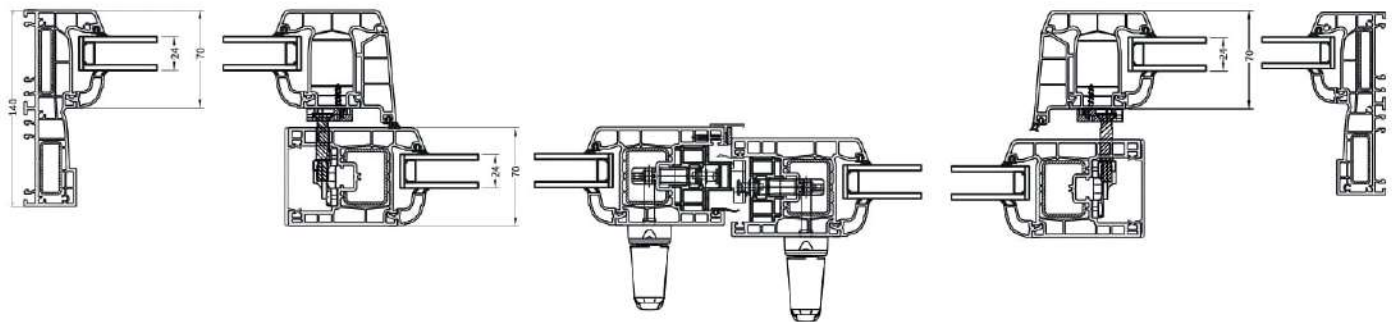

SLIDE INSULATED SLIDING SYSTEM

TECHNICAL DRAWINGS

Double Sash Closed Position