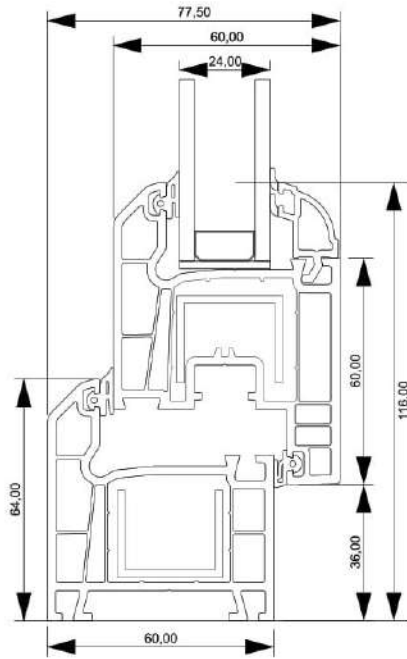

Frame - Sash