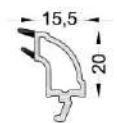

Sliding Sash

Sliding frame closing profile

Sliding Sash Profile Adapter

4-6 mm Single Glass G.Bead

20-22 mm Double Glass G.Bead

24-26 mm Double Glass G.Bead

32 mm Double Glass G.Bead

32 mm Double Glass G.Bead