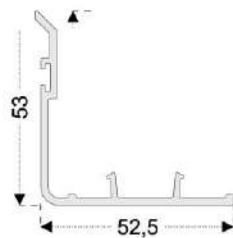

Sliding Door Sash Profile

Mullion Profile

Sliding Frame Fix Adapter

Sliding Flynet Sash Profile

Flynet Mullion Profile

Flynet Rail Profile

70mm Fixed Sliding Mullion

70mm Fixed Sliding Mullion Adapter

Sliding Rail Profile (Alum.)

Sliding Sash Profile Adapter

Sliding Sash Profile Adapter

Fixed Sliding Frame Closing Profile

Sliding Frame With Flynet

4-6 mm Single Glass Glazing Bead

20-22 mm Double Glass Glazing Bead