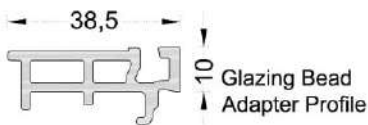

Glazing Bead Adapter Profile

81 Outward Door Sash