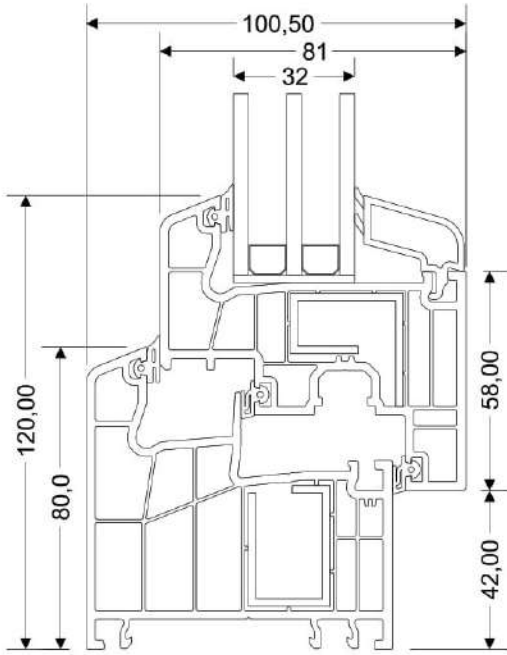

24mm Double Glass Glazing Bead for Frame and Mullion Profiles

Renovation Frame

Glazing Bead Adapter Profile

81 Outward Door Sash

SECTION DETAILS

Frame - Sash

Frame - Inward Opening Door Sash

Sash - Mullion - Sash