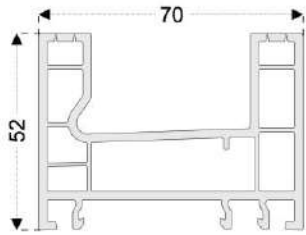

1. Two type sash profile W:48mm H:80mm and W:48mm H:100mm
2. 3 Chambered system which improves insulation and durability
3. Decorative glazing bead with PCE gasket
4. External wall with 45° chamfer which prevents dust and dirt, provides aesthetic appearance
5. Slope which provides maximum water disposal
6. External wall thickness in European Standarts
7. Between 4mm - 22mm glass application possibility
8. One-type reinforcement steel
9. One-type seal
10. Unlimited lamination color option

Fixed Sliding Frame Trim Profile (Alum.)

Sliding Frame Profile

Sliding Frame Profile with Flynet

Fixed Sliding Frame Profile

Sliding Sash Profile Locking Plate (Alum.)

Triple Sliding Frame Profile

Sliding Door Sash Profile