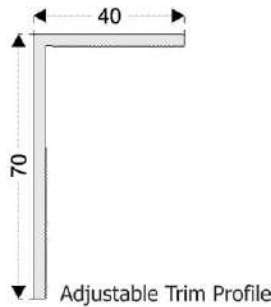

Inward Door Profile

Mullion Profile

Adjustable Trim Profile

4-6 mm Single Glass G.Bead

20-22 mm Double Glass G.Bead

SECTION DETAILS

Frame - Sash

Renovation Frame - Sash