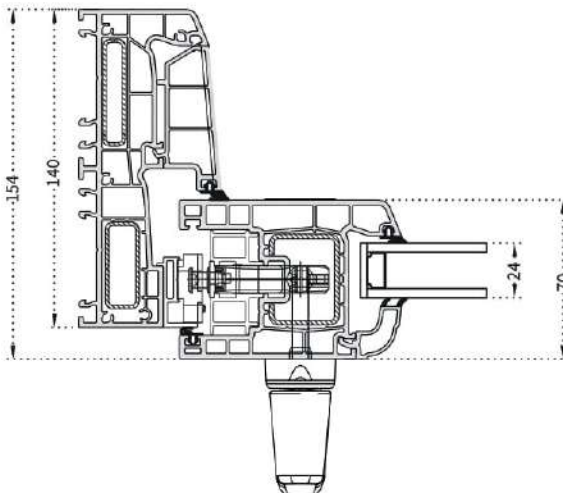

36 mm Double
Glass Glazing Bead

SLIDE INSULATED SLIDING SYSTEM

SECTION DETAILS

Closed Position

Sliding Position

Sliding Position

Closed Position

SLIDE INSULATED SLIDING SYSTEM