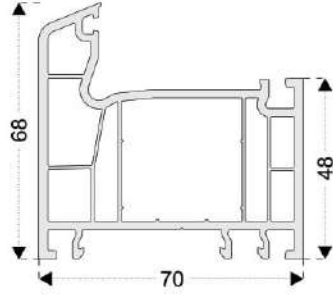

Lamination Colors

For more color, please contact with us!

Certificates

All products are under quality management system

**70 MM,
6 CHAMBERS
WITH STANDARD
AND DRAIN
SASH
OPTIONS**

Frame Profile - 42mm

Frame Profile - 48mm