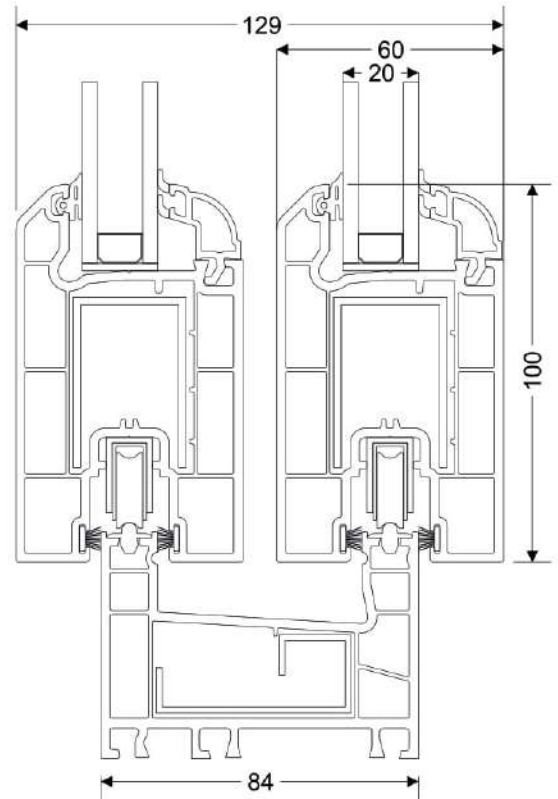

Sliding Sash Profile Adapter

Sliding Sash Profile Adapter

20-22 mm Double Glass G.Bead

4-6 mm Single Glass G.Bead

28-30 mm Triple Glass G.Bead

24-26 mm Double Glass G.Bead

Double Sliding Frame Trim Profile (Alum.)

Fixed Sliding Frame Trim Profile (Alum.)

Sliding Sash Profile Locking Plate (Alum.)

Sliding Rail Profile (Alum.)

Sliding Frame - Sliding Sash 80mm

Sliding Frame - Sliding Sash 100mm

Fixed Sliding Frame - Sliding Sash