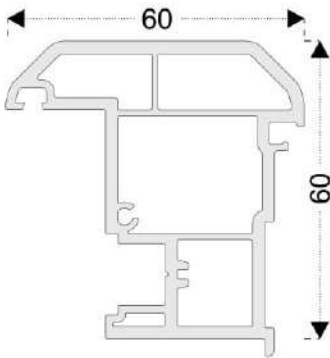

Mullion Profile

French Casement Mullion

Container Frame Profile

Door Sash

20-22 mm Double Glass G.Bead

4-6 mm Single Glass G.Bead

28-30 mm Triple Glass G.Bead

24-26 mm Double Glass G.Bead