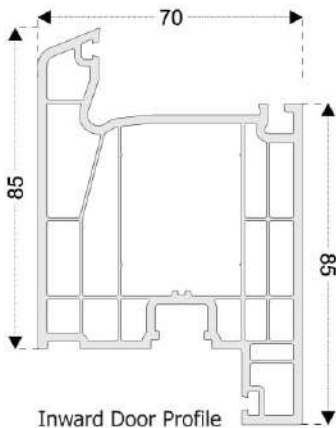

Inward Door Profile