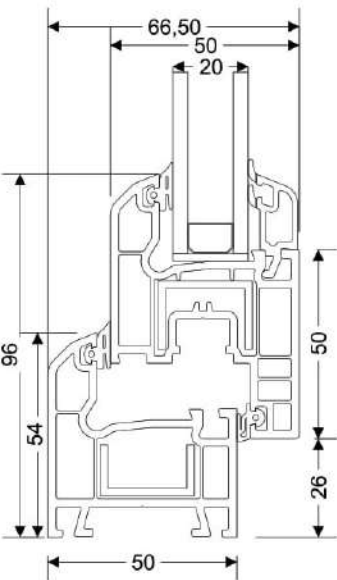

Inward Door Profile

Mullion Profile

Adjustable Trim Profile

4-6 mm Single Glass G.Bead

20-22 mm Double Glass G.Bead

SECTION DETAILS

Frame - Sash

Renovation Frame - Sash