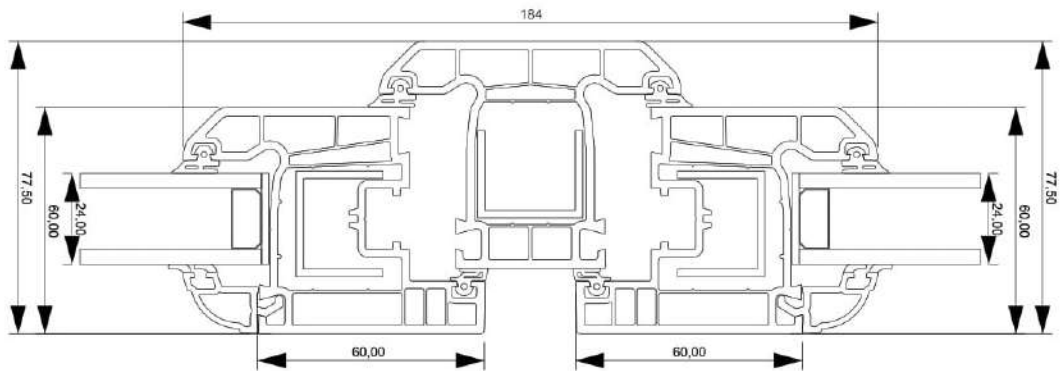

24-26 mm Double Glass G.Bead

8-10 mm Glazing Bead

Frame - Sash

Frame - Inward Opening Door Sash

Sash - Mullion

70 MM, 5 CHAMBERS

Product Description

It is designed for high-rise buildings or projects where heat and sound insulation is important, meanwhile it has a decorative appearance and more elegant design than its counterparts. It adds value to your place. It has faultless and aesthetic desing that can cater to every taste with decorative and self-gasket glazing bead.