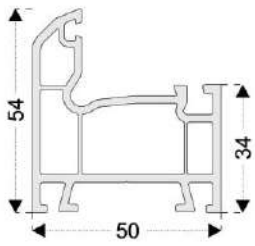

TECHNICAL DRAWINGS

Frame Profile