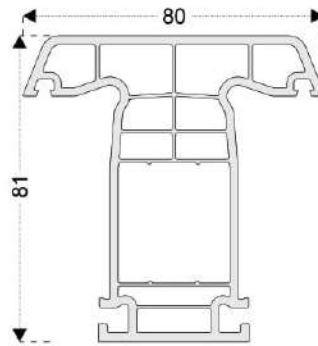

Mullion Profile

Mullion Profile

French Casement Mullion

32mm Triple Glass Glazing Bead for Sash Profiles

24mm Double Glass Glazing Bead for Sash Profiles

32mm Triple Glass Glazing Bead for Frame and Mullion Profiles