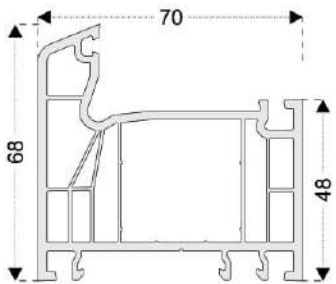

Renovation Frame

Sash Profile

Inward Door Profile

Outward Door Profile

Mullion Profile

French Casement Mullion

Frame Profile (6 Chambers)

Sash Profile (6 Chambers)

Drain Sash Profile (7 Chambers)

Renovation Frame

4-6 mm Single Glass G.Bead

20-22 mm Double Glass G.Bead

24-26 mm Double Glass G.Bead

32 mm Double Glass G.Bead

32 mm Double Glass G.Bead

Inward Door Sash