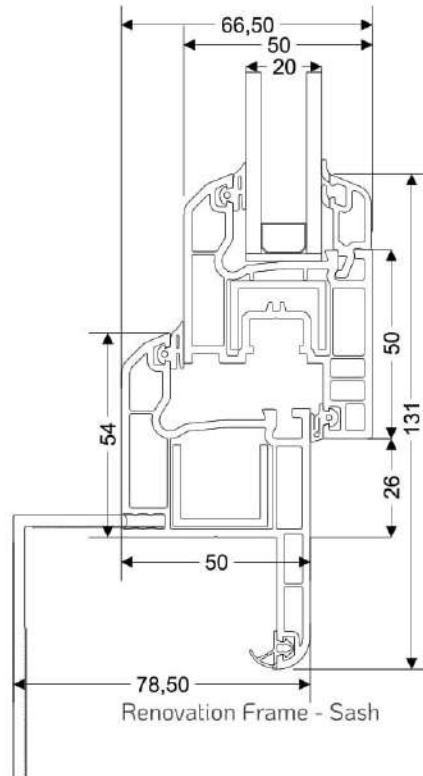

Inward Door Profile

Mullion Profile

Adjustable Trim Profile

4-6 mm Single Glass G.Bead

20-22 mm Double Glass G.Bead

SECTION DETAILS

Frame - Sash

Renovation Frame - Sash