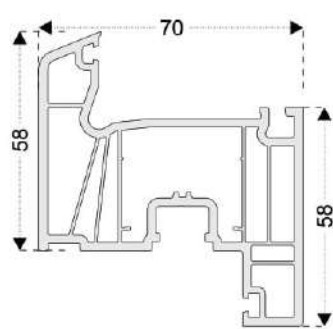

Lamination Colors

For more color, please contact with us!

Certificates

All products are under quality management system

**70 MM,
6 CHAMBERS
WITH STANDARD
AND DRAIN
SASH
OPTIONS**

Frame Profile - 42mm

Frame Profile - 48mm

Renovation Frame

Sash Profile

Inward Door Profile

Outward Door Profile

Mullion Profile

French Casement Mullion

Frame Profile (6 Chambers)

Sash Profile (6 Chambers)

Drain Sash Profile (7 Chambers)

Renovation Frame

4-6 mm Single Glass G.Bead

20-22 mm Double Glass G.Bead

24-26 mm Double Glass G.Bead

32 mm Double Glass G.Bead

32 mm Double Glass G.Bead

Inward Door Sash