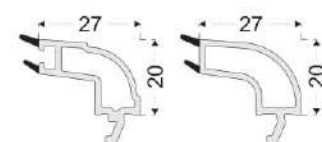

Sliding Door Sash Profile

Mullion Profile

Sliding Frame Fix Adapter

Sliding Flynet Sash Profile

Flynet Mullion Profile

Flynet Rail Profile

70mm Fixed Sliding Mullion

70mm Fixed Sliding Mullion Adapter

Sliding Rail Profile (Alum.)

Sliding Sash Profile Adapter

Sliding Sash Profile Adapter

Fixed Sliding Frame Closing Profile

Sliding Frame With Flynet

4-6 mm Single Glass Glazing Bead

20-22 mm Double Glass Glazing Bead