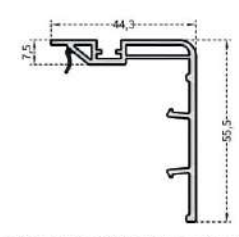

Fixed Sliding Frame Trim Profile (Alum.)

Sliding Frame Profile

Sliding Frame Profile with Flynet

Fixed Sliding Frame Profile

Sliding Sash Profile Locking Plate (Alum.)

Triple Sliding Frame Profile

Sliding Door Sash Profile

Sliding Door Sash Profile

Mullion Profile

Sliding Frame Fix Adapter

Sliding Flynet Sash Profile

Flynet Mullion Profile

Flynet Rail Profile

70mm Fixed Sliding Mullion

70mm Fixed Sliding Mullion Adapter

Sliding Rail Profile (Alum.)

Sliding Sash Profile Adapter

Sliding Sash Profile Adapter

Fixed Sliding Frame Closing Profile

Sliding Frame With Flynet

4-6 mm Single Glass Glazing Bead

20-22 mm Double Glass Glazing Bead