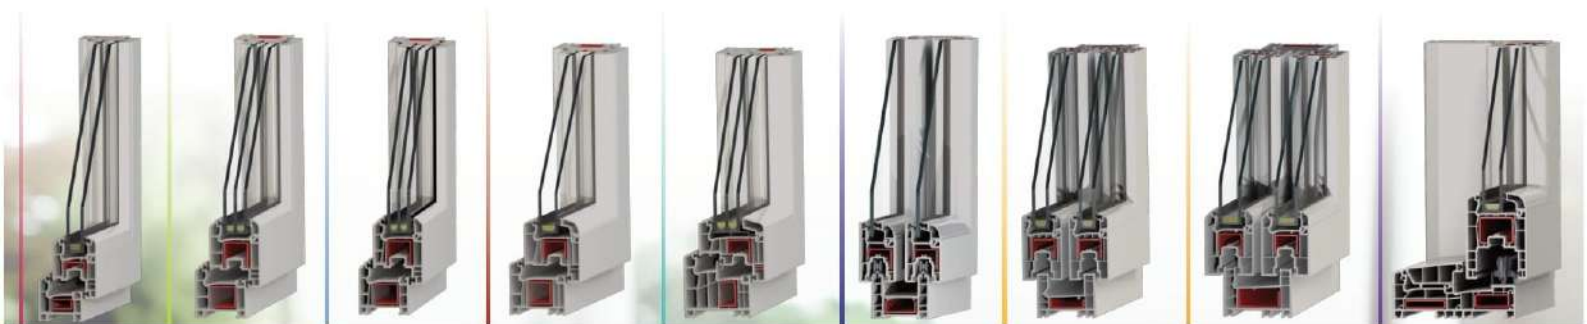

PVC PROFILE

PRODUCT CATALOGUE

BLATZER

— WINDOW —

PVC

BLATZER
— WINDOW —
PVC

50 MM, 3 CHAMBERS

Product Description

Allows your area to get more light, makes room more bright.
Especially designed for use in narrow walls or containers.
Good appearance with round corner design, looks smooth and peaceful.
Easy to install with less weight, easy to move and installation.
It saves but not loss any function.

1. 50mm profile width
2. 3 Chambered system which improves insulation and durability
3. Decorative glazing bead with PCE gasket
4. External wall with 45° chamfer which prevents dust and dirt, provides aesthetic appearance
5. Slope which provides maximum water disposal
6. External wall thickness in European Standards
7. Between 4mm - 22mm glass application possibility
8. One-type reinforcement steel
9. One-type seal
10. Unlimited lamination color option