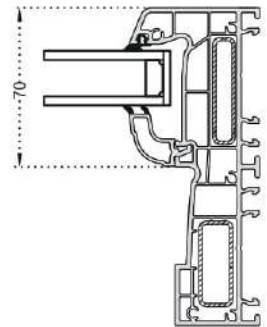

Sliding Sash

Sliding frame closing profile

Sliding Sash Profile Adapter

4-6 mm Single Glass G.Bead

20-22 mm Double Glass G.Bead

24-26 mm Double Glass G.Bead

32 mm Double Glass G.Bead

32 mm Double Glass G.Bead

36 mm Double
Glass Glazing Bead

SLIDE INSULATED SLIDING SYSTEM

SECTION DETAILS

Closed Position

Sliding Position

Sliding Position

Closed Position

SLIDE INSULATED SLIDING SYSTEM

TECHNICAL DRAWINGS

Double Sash Closed Position

Double Sash Sliding Position

BLATZER
— WINDOW —
PVC

Web: www.andridorgrup.com

E-mail: andridorgroup@gmail.com

Phone:

Republic of Moldova: +373 68 488 807