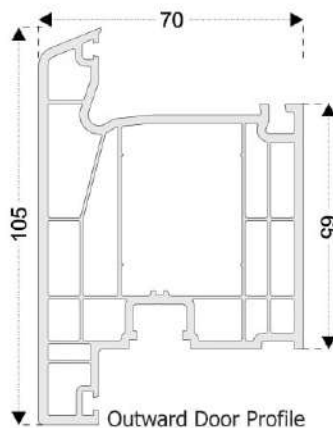

Outward Door Profile