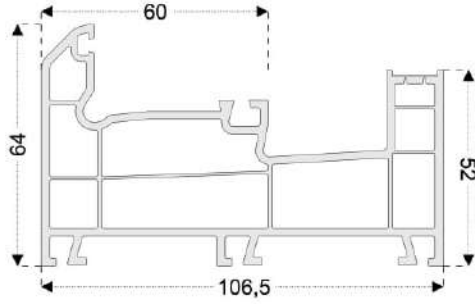

Fixed Sliding Frame Profile