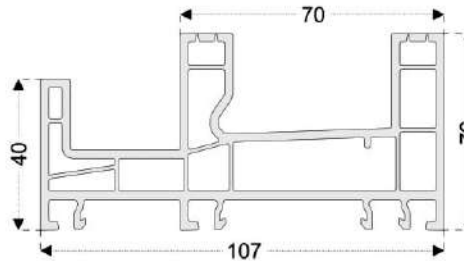

Sliding Frame Profile with Flynet