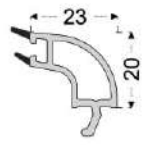

Sliding Sash

Sliding frame closing profile

Sliding Sash Profile Adapter

4-6 mm Single Glass G.Bead

20-22 mm Double Glass G.Bead

24-26 mm Double Glass G.Bead

32 mm Double Glass G.Bead

32 mm Double Glass G.Bead