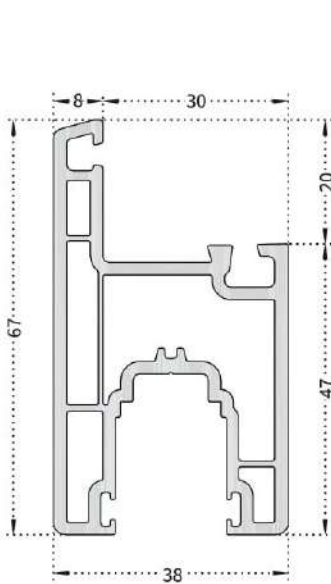

1. 60 mm profile width
2. Two type sash profile W: 38mm H:67 mm and W:38mm H:80mm
3. Inside and outside flynet application options.
4. decorative glazing bead with PCE gasket
5. Slope which provides maximum water disposal
6. External wall thickness in European Standarts
7. Between 4 mm - 16 mm glass application possibility
8. Unlimited lamination color option

60mm Sliding Frame With Flynet (Flynet Inside)

60mm Sliding Sash (67 Mm)

60mm Sliding Sash (80 Mm)

60mm Sliding Sash Adapter

60mm Sliding Flynet Sash

60mm SLIDING
4mm Glazing Bead

60mm SLIDING
12mm Glazing Bead