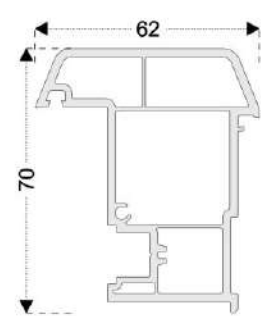

Renovation Frame

Sash Profile

Inward Door Profile

Outward Door Profile

Mullion Profile

French Casement Mullion

Frame Profile (6 Chambers)

Sash Profile (6 Chambers)

Drain Sash Profile (7 Chambers)

Renovation Frame

4-6 mm Single Glass G.Bead

20-22 mm Double Glass G.Bead

24-26 mm Double Glass G.Bead

32 mm Double Glass G.Bead

32 mm Double Glass G.Bead

Inward Door Sash

Outward Sash

SECTION DETAILS

Frame 42mm - Sash

Frame 48mm - Sash

Frame - Drain Sash

Frame - Inward Door Sash

Sash - Mullion - Sash

Frame (6 Chambers) - Drain Sash