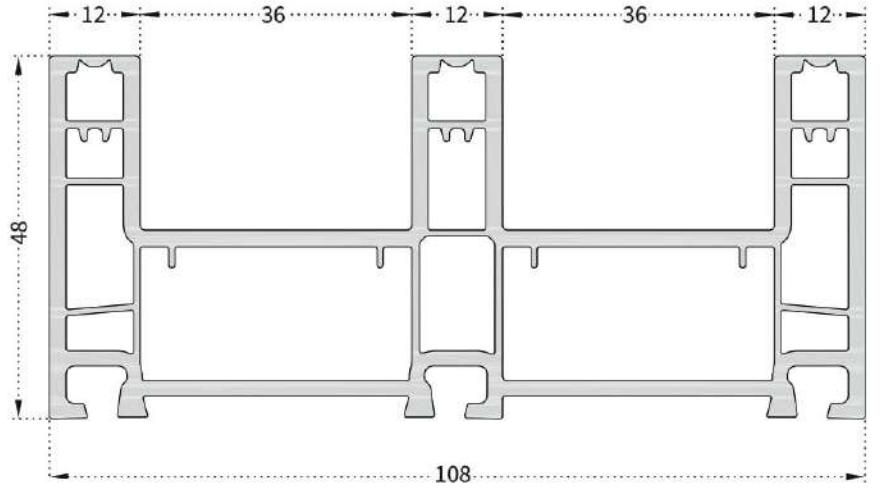

60mm Triple Sliding Frame