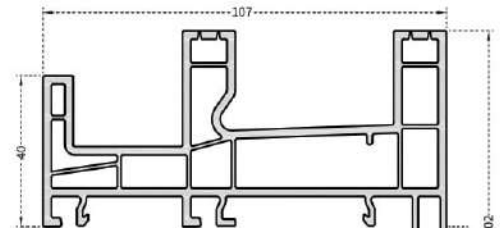

Sliding Rail Profile (Alum.)

Sliding Sash Profile Adapter

Sliding Sash Profile Adapter

Fixed Sliding Frame Closing Profile

Sliding Frame With Flynet

4-6 mm Single Glass Glazing Bead

20-22 mm Double Glass Glazing Bead