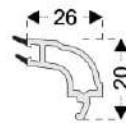

Inward Door Profile

Mullion Profile

Adjustable Trim Profile

4-6 mm Single Glass G.Bead

20-22 mm Double Glass G.Bead

SECTION DETAILS

Frame - Sash

Renovation Frame - Sash