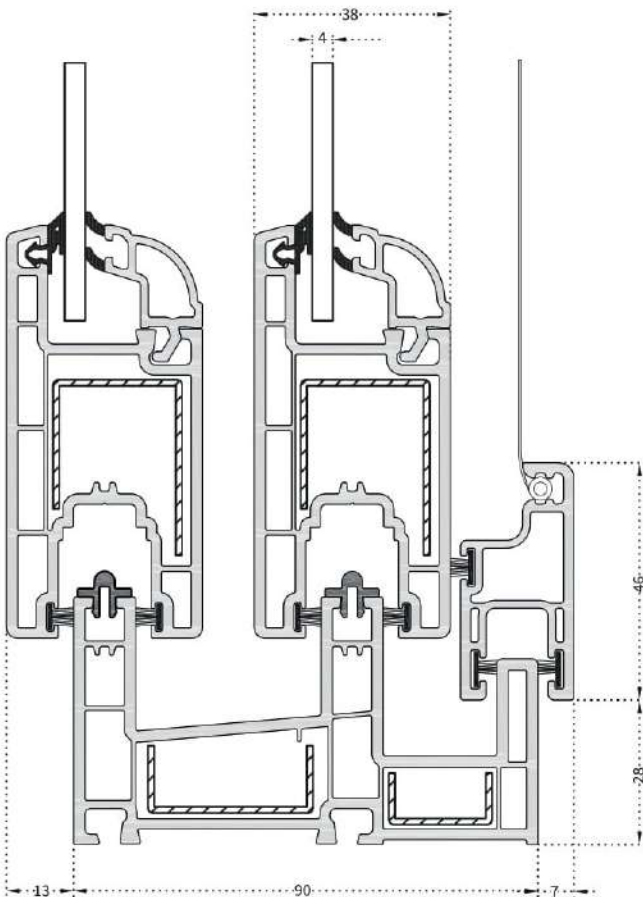

60mm Sliding Frame With Flynet (Flynet Inside)

60mm Sliding Sash (67 Mm)

60mm Sliding Sash (80 Mm)

60mm Sliding Sash Adapter

60mm Sliding Flynet Sash

60mm SLIDING
4mm Glazing Bead

60mm SLIDING
12mm Glazing Bead

60mm SLIDING
16mm Glazing Bead

SLIDE-60

SECTION DETAILS

Double Sliding Frame - Sliding Sash 80 mm

Double Sliding Frame - Sliding Sash 67 mm

Double Sliding Frame - Sliding Sash with Inside Flynet

Double Sliding Frame - Sliding Sash with Outside Flynet