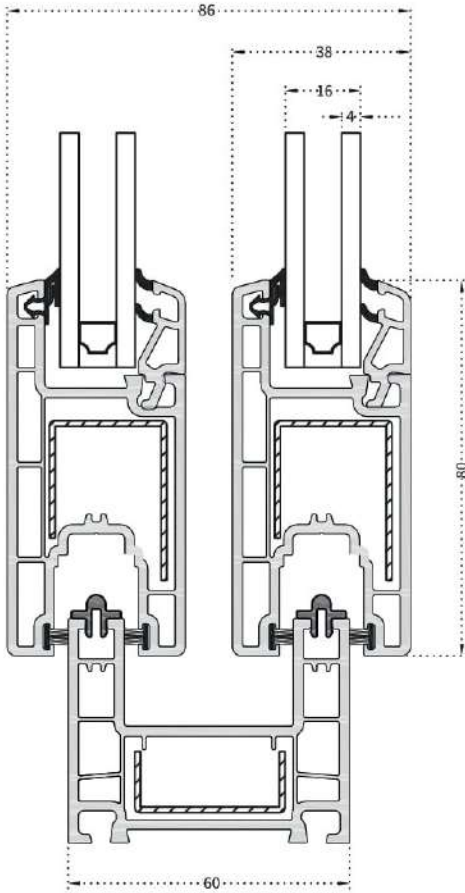

1. 60 mm profile width
2. Two type sash profile W: 38mm H:67 mm and W:38mm H:80mm
3. Inside and outside flynet application options.
4. decorative glazing bead with PCE gasket
5. Slope which provides maximum water disposal
6. External wall thickness in European Standarts
7. Between 4 mm - 16 mm glass application possibility
8. Unlimited lamination color option

60mm Sliding Frame With Flynet (Flynet Inside)

60mm Sliding Sash (67 Mm)

60mm Sliding Sash (80 Mm)

60mm Sliding Sash Adapter

60mm Sliding Flynet Sash

60mm SLIDING
4mm Glazing Bead

60mm SLIDING
12mm Glazing Bead

60mm SLIDING
16mm Glazing Bead

SLIDE-60

SECTION DETAILS

Double Sliding Frame - Sliding Sash 80 mm

Double Sliding Frame - Sliding Sash 67 mm

Double Sliding Frame - Sliding Sash with Inside Flynet

Double Sliding Frame - Sliding Sash with Outside Flynet