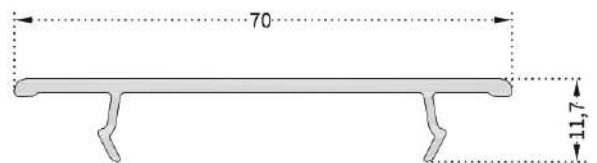

The Sashes close tightly on the frame with the special in European system, providing high security.

It offers a wide and uninterrupted view thanks to its large glass surfaces.

1. 140 mm profile width
2. Decorative glazing bead with PCE gasket
3. Slope which provides maximum water disposal
4. External wall thickness in European Standards
5. Between 4 mm - 36 mm glass application possibility
6. Unlimited lamination color option

Sliding Sash

Sliding frame closing profile

Sliding Sash Profile Adapter

4-6 mm Single Glass G.Bead

20-22 mm Double Glass G.Bead

24-26 mm Double Glass G.Bead

32 mm Double Glass G.Bead

32 mm Double Glass G.Bead