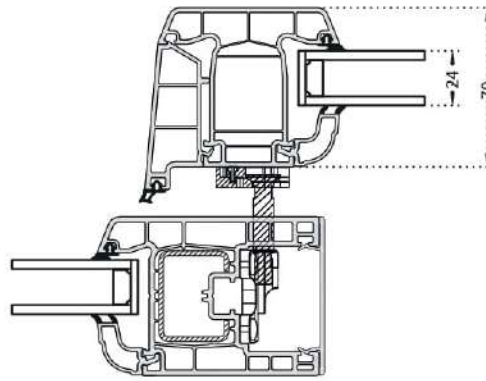

36 mm Double
Glass Glazing Bead

SLIDE INSULATED SLIDING SYSTEM

SECTION DETAILS

Closed Position

Sliding Position

Sliding Position

Closed Position

SLIDE INSULATED SLIDING SYSTEM