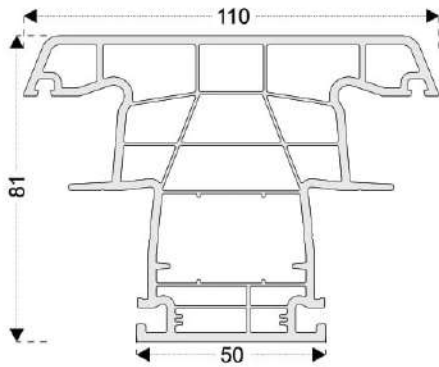

Mullion Profile