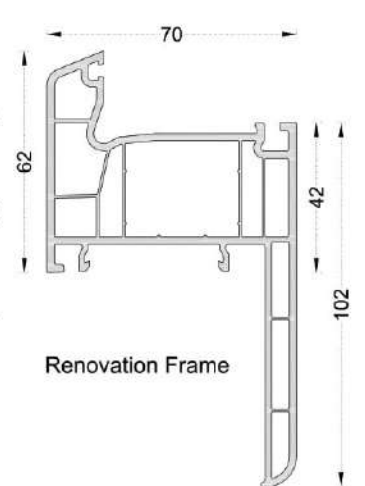

Renovation Frame

Sash Profile

Inward Door Profile

Outward Door Profile

Mullion Profile

French Casement Mullion

Frame Profile (6 Chambers)

Sash Profile (6 Chambers)

Drain Sash Profile (7 Chambers)

Renovation Frame

4-6 mm Single Glass G.Bead

20-22 mm Double Glass G.Bead

24-26 mm Double Glass G.Bead

32 mm Double Glass G.Bead

32 mm Double Glass G.Bead

Inward Door Sash