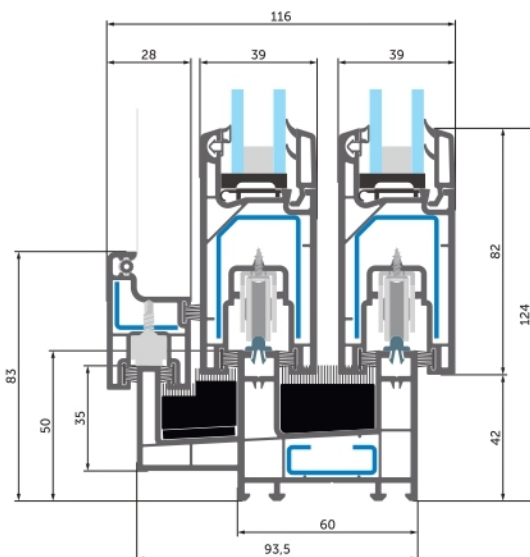

Three track frame
Sash SL 39/82 (098) -
Frame SL 106/50 (096)

Marco de tres pistas
Hoja SL 39/82 (098) -
Marco SL 106/50 (096)

Two track frame + fly screen track

Sash SL 39/82 (098) -
Frame SL 60/50 2+1 (100) -
Sash for fly screen (105)

Marco de dos pistas + pista para mosquitera

Hoja SL 39/82 (098) -
Marco SL 60/50 2+1 (100) -
Hoja para mosquitera (105)

Two track frame + fly screen track

Sash SL 39/82 (098) - Frame SL 60/50 (094) -
Frame for fly screen (106) -
Sash for fly screen (105)