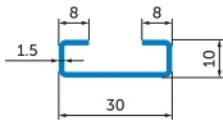

Reinforcement // Reforzamiento

R000078

Frame SL 60/50 (094) || Frame SL 106/50 (096)
Frame SL 60/50 2+1 (100)
Marco SL 60/50 (094) || Marco SL 106/50 (096)
Marco SL 60/50 2+1 (100)